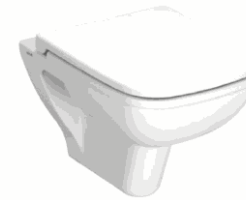

Priisle
Kodu

hepsor

SISAL

Calm beige tones with accents of terracotta, ochre or golden yellow. Warm, soft and cosy interior design.

Caramel and caffe latte.

hepsor

Priisle
Kodu

SISAL

SANITARY ROOM

Wall tile

STN CERAMICA P.E.
ROCKSTONE
300 x 600 x 8.7 mm beige

Bathtub

1700 x 700 mm / front and end panel
NB! (for extra fee)

Toilet

Vitra 520 52 cm +
Soft-close toilet seat

Sink faucet

Vitra Solid S
chrome

Floor tile

STN CERAMICA P.E.
ROCKSTONE
600 x 600 x 9.5 mm beige

Shower wall
float glass

Shower lift

Vitra Master set
chrome

Flush button

chrome

Sink

Vitra Integra 60 cm with
a drain and overflow hole

Sink faucet

Aquatech
Nest Trendy thermostat
chrome

Shower corners

AMALFI 99 x 99 x 7 mm
beige

Showerhead

VitRA X-Line
thermostat
chrome