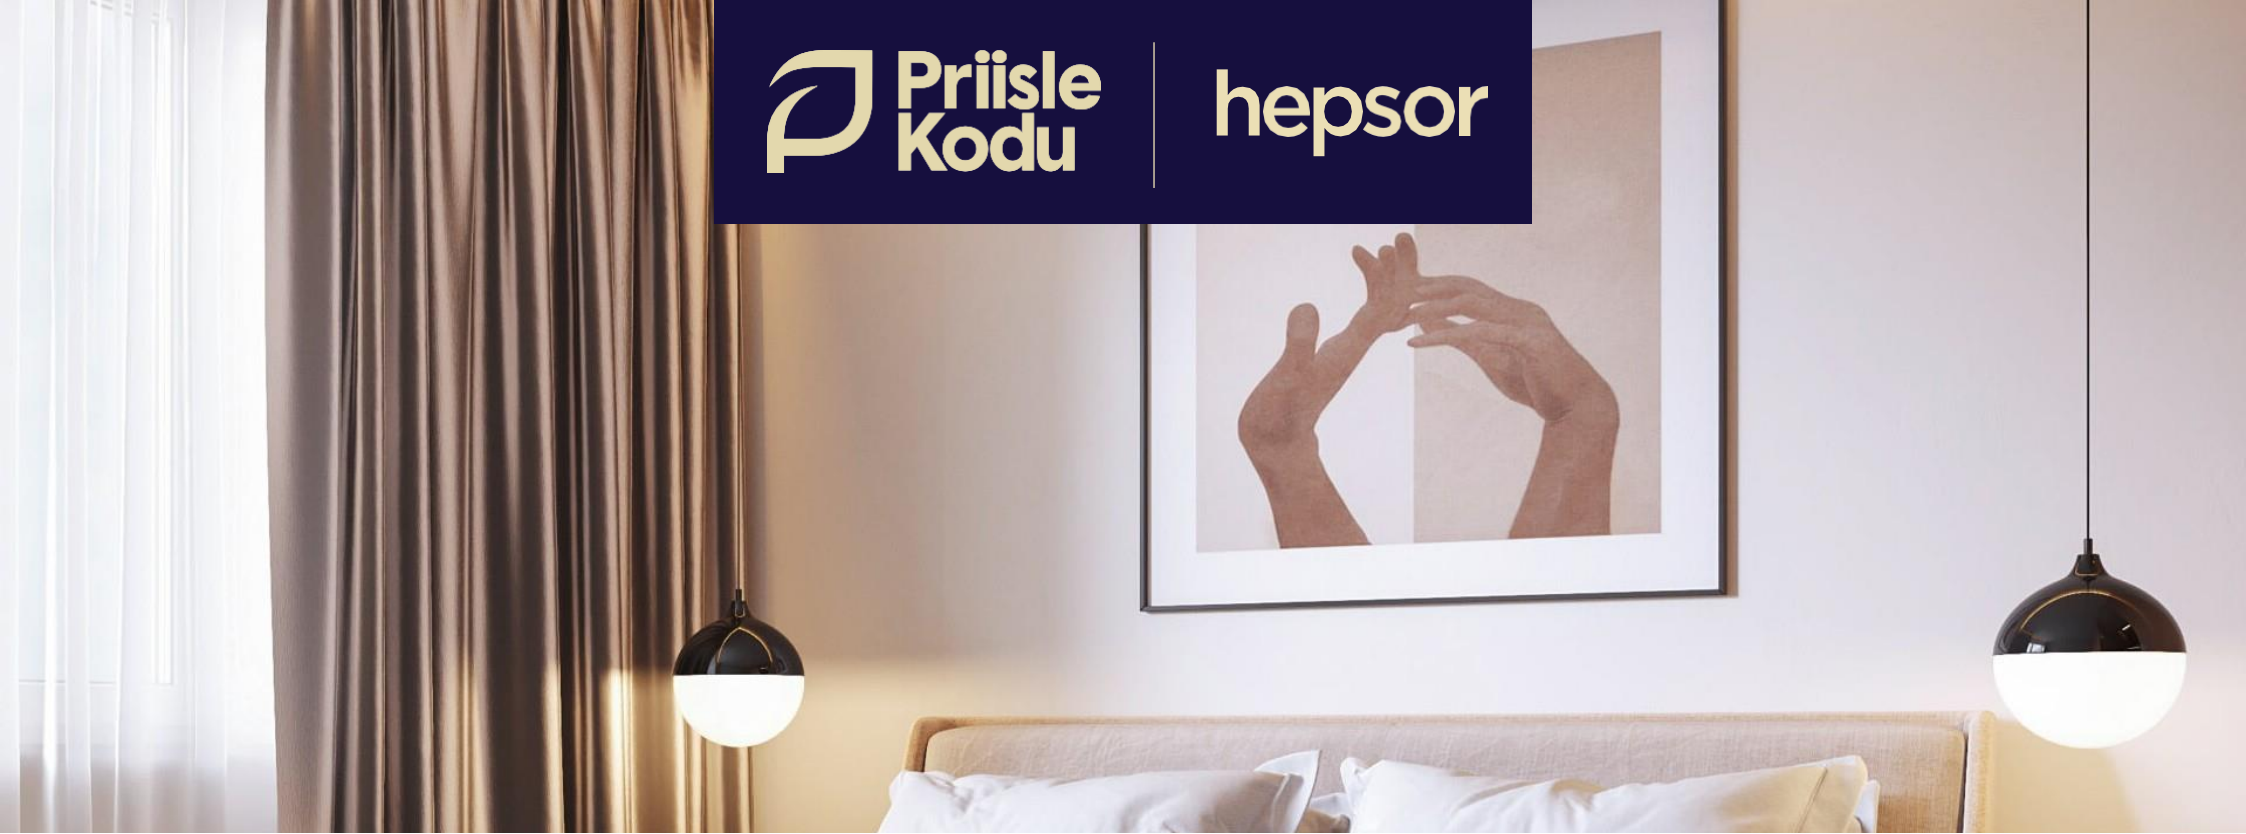

Priisle
Kodu

hepsor

MAIDEN

Bright, clear, light and clean tones; white, light pink and beige.
Clean, clear and open interior design. White and clean like new snow, fresh
like morning dew on grass.

hepsor

Priisle
Kodu

MAIDEN

Photos are for illustrative purposes only.

LIVING

Main

+

X420

X467

J496