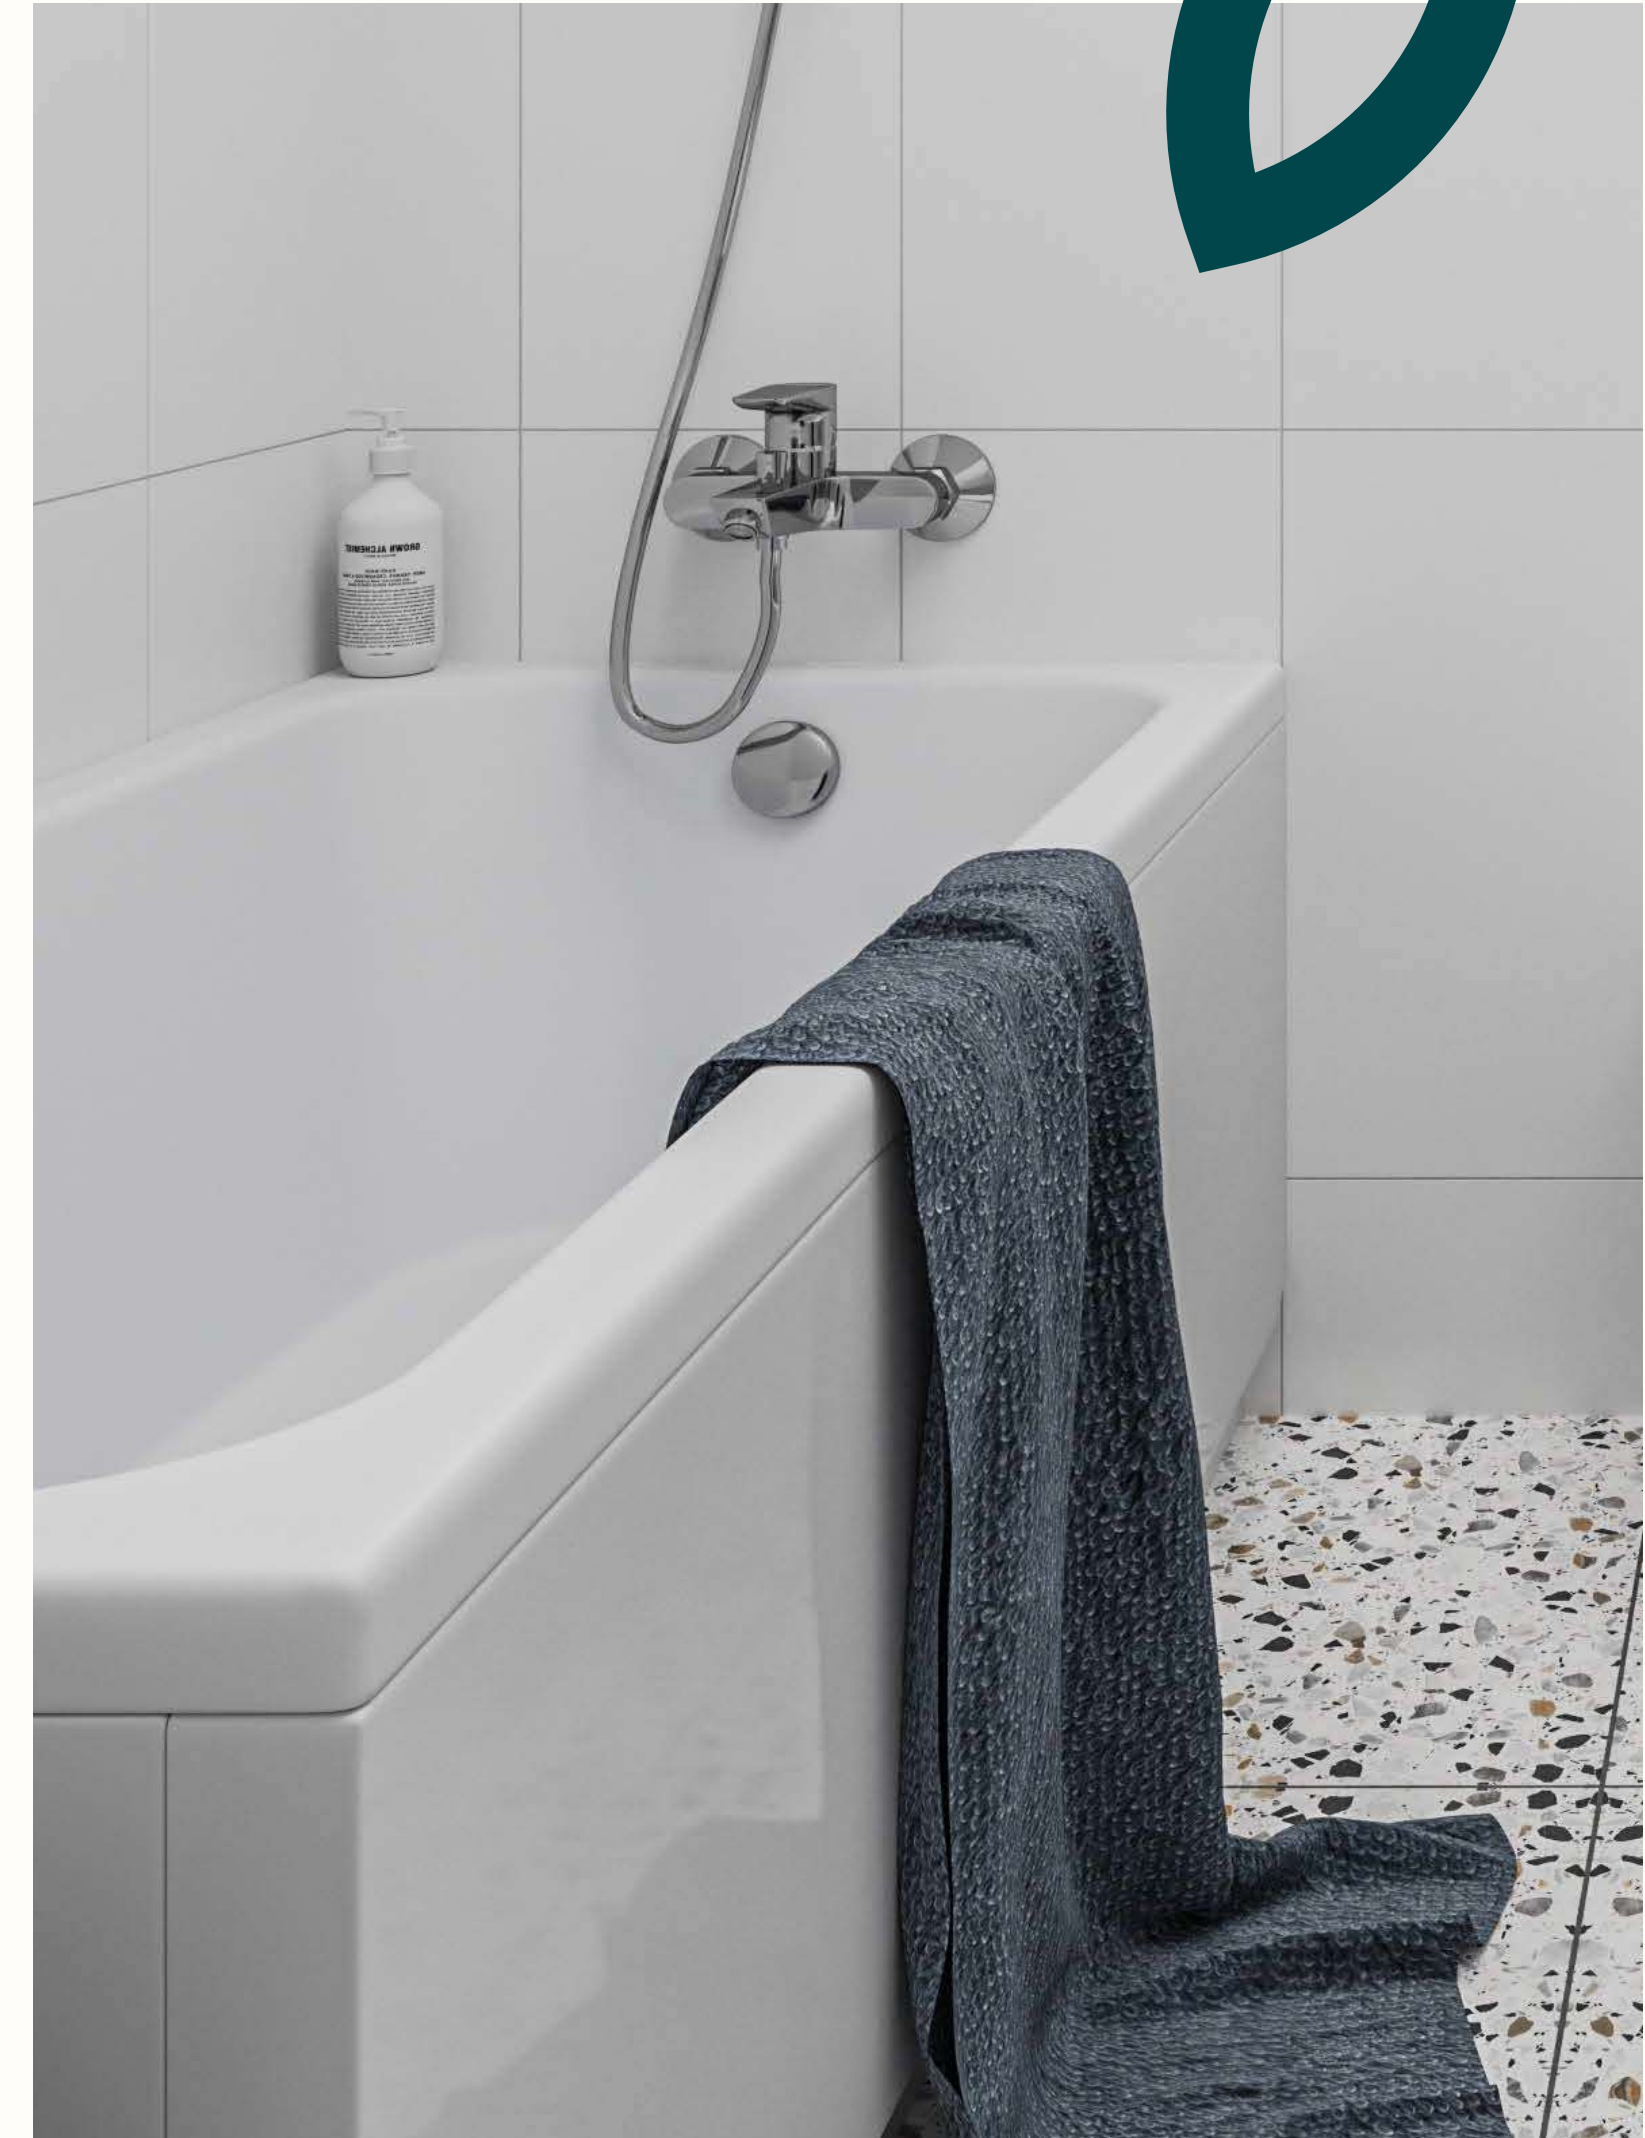

EXTERIOR DOOR

Security door, natural oak veneer on both sides, flush door

INTERIOR DOOR

White oak veneer, flush door

DOOR HANDLE

Valnes, chrome

LUMINAIRES

Recessed luminaires in the bathroom and hallway ceiling

Toilets and bathrooms

TOILET (WALL-HUNG)

Vitra S20, RimEx edge-free rinse, white, comes with soft-close WC seat, Vitra fixture for wall-hung toilet, flush button, Vitra Loop T

TOILET (FLOOR-STANDING)

Vitra S20, comes with soft-close WC seat

SINK FAUCET
Canigo Tres Plus, chrome

Toilets and bathrooms

SHOWER FAUCET
Canigo Base Plus, chrome

BATHTUB FAUCET
Canigo Tres Plus shower lift, chrome

LINEAR DRAIN

SHOWER GLASS

BATHTUB
Vitra Optimum Neo
*Only 4-room apartments