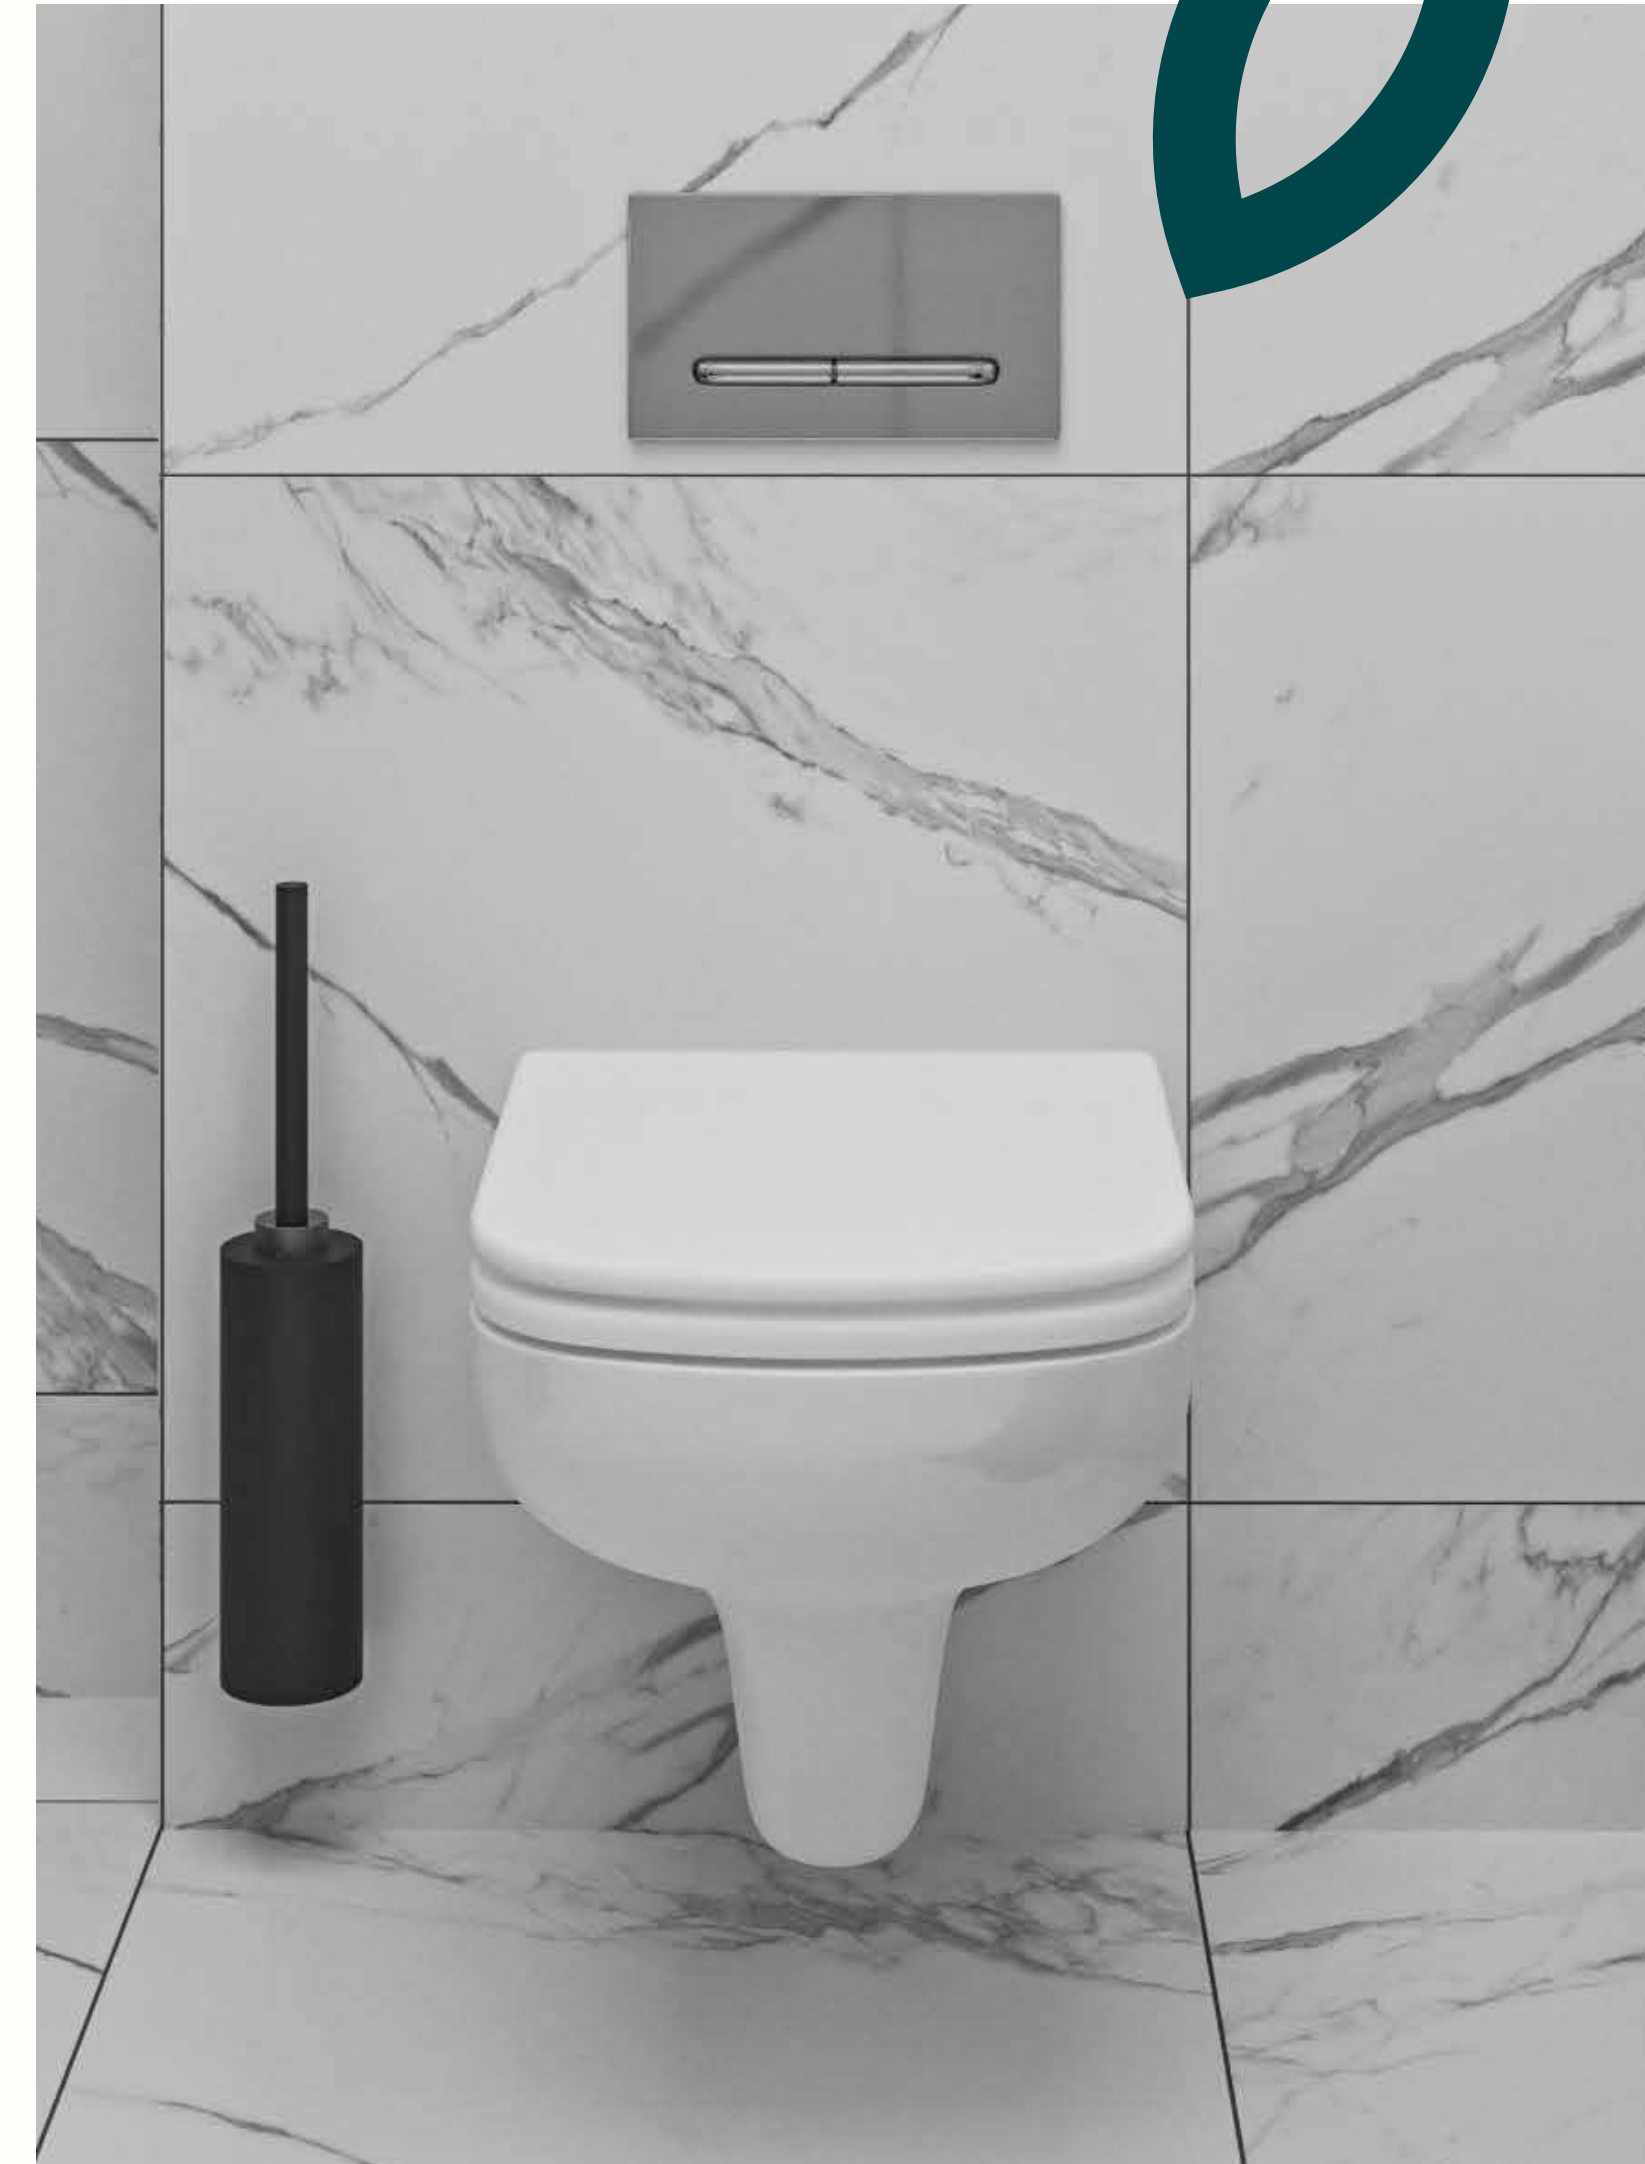

Toilets and bathrooms

TOILET (WALL-HUNG)

Vitra S20, RimEx edge-free rinse, white, comes with soft-close WC seat, Vitra fixture for wall-hung toilet, flush button, Vitra Loop T

TOILET (FLOOR-STANDING)

Vitra S20, comes with soft-close WC seat

WALL AND FLOOR TILES

Calacatta Gres matt rett. 60x60