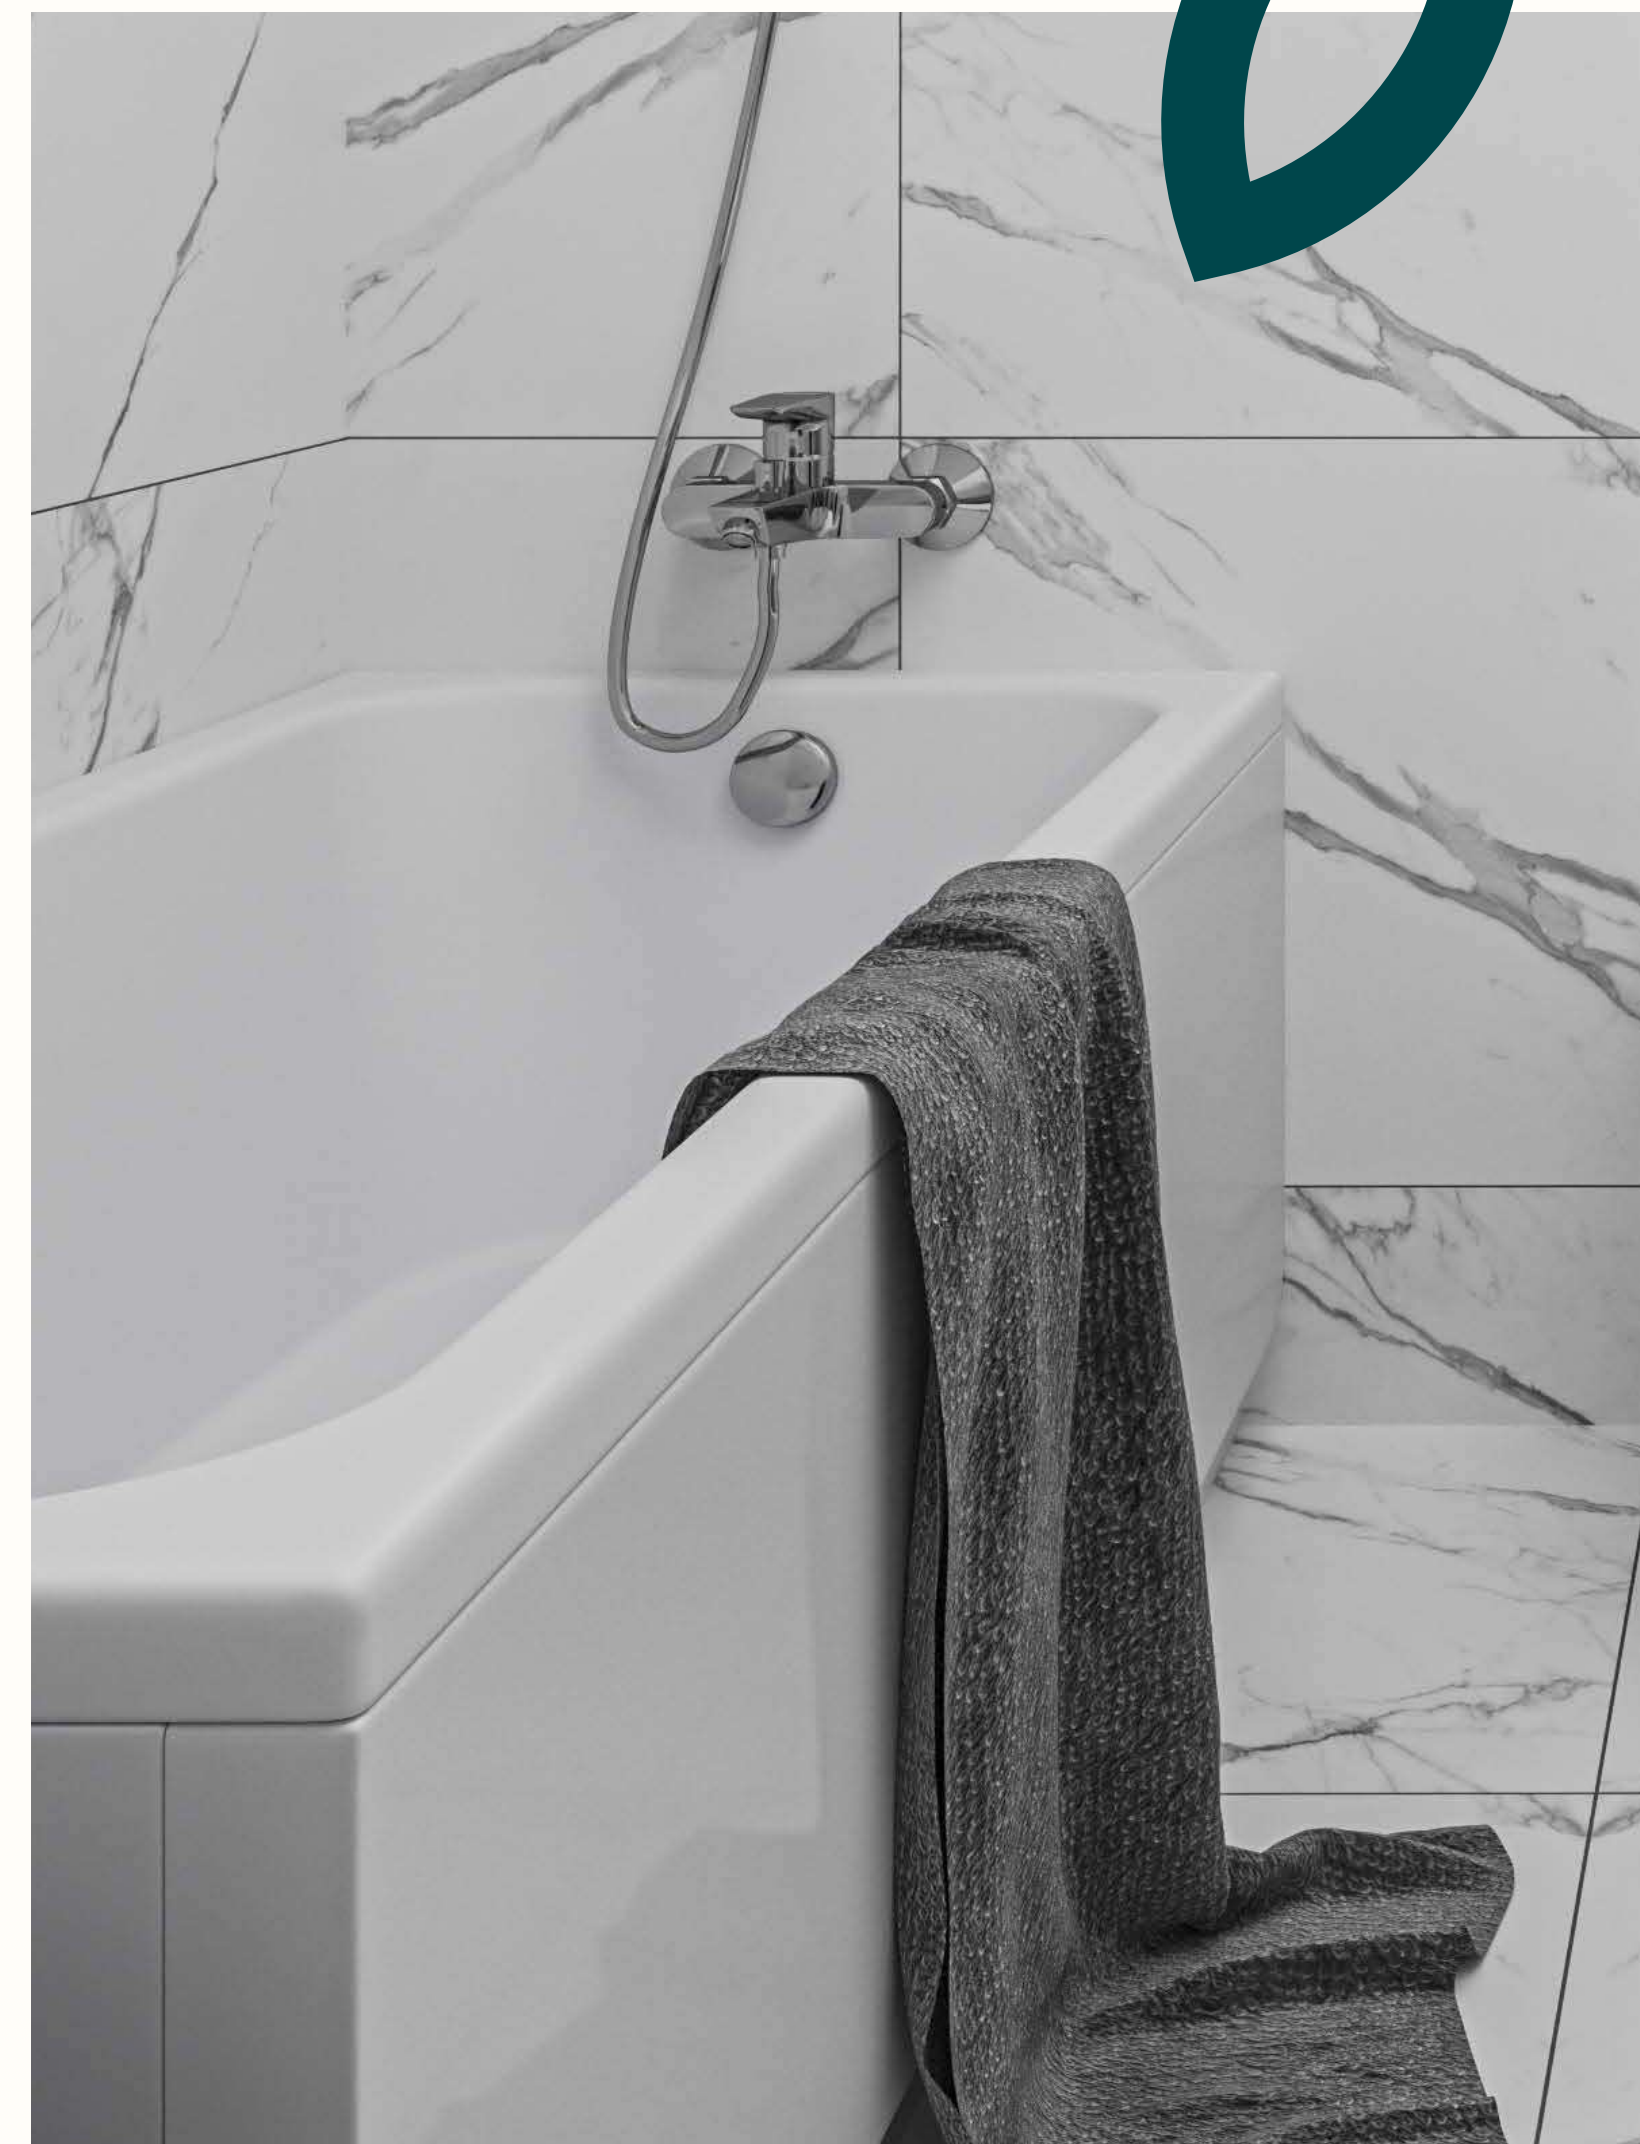

## TOILET (WALL-HUNG)

Vitra S20, RimEx edge-free rinse, white, comes with soft-close WC seat, Vitra fixture for wall-hung toilet, flush button, Vitra Loop T

# Toilets and bathrooms

**BATHROOM SINK 1**  
Vitra Integra 45 cm

**BATHROOM SINK 2**  
Vitra Integra 55 cm

**BATHROOM SINK 3**  
Vitra ArchiPlan 60,5x28 cm.

**SINK FAUCET**  
Canigo Tres Plus, chrome

# Toilets and bathrooms

**SHOWER FAUCET**  
Canigo Base Plus, chrome

**BATHTUB FAUCET**  
Canigo Tres Plus shower lift, chrome

**LINEAR DRAIN**

**SHOWER GLASS**

**BATHTUB**  
Vitra Optimum Neo  
\*Only 4-room apartments