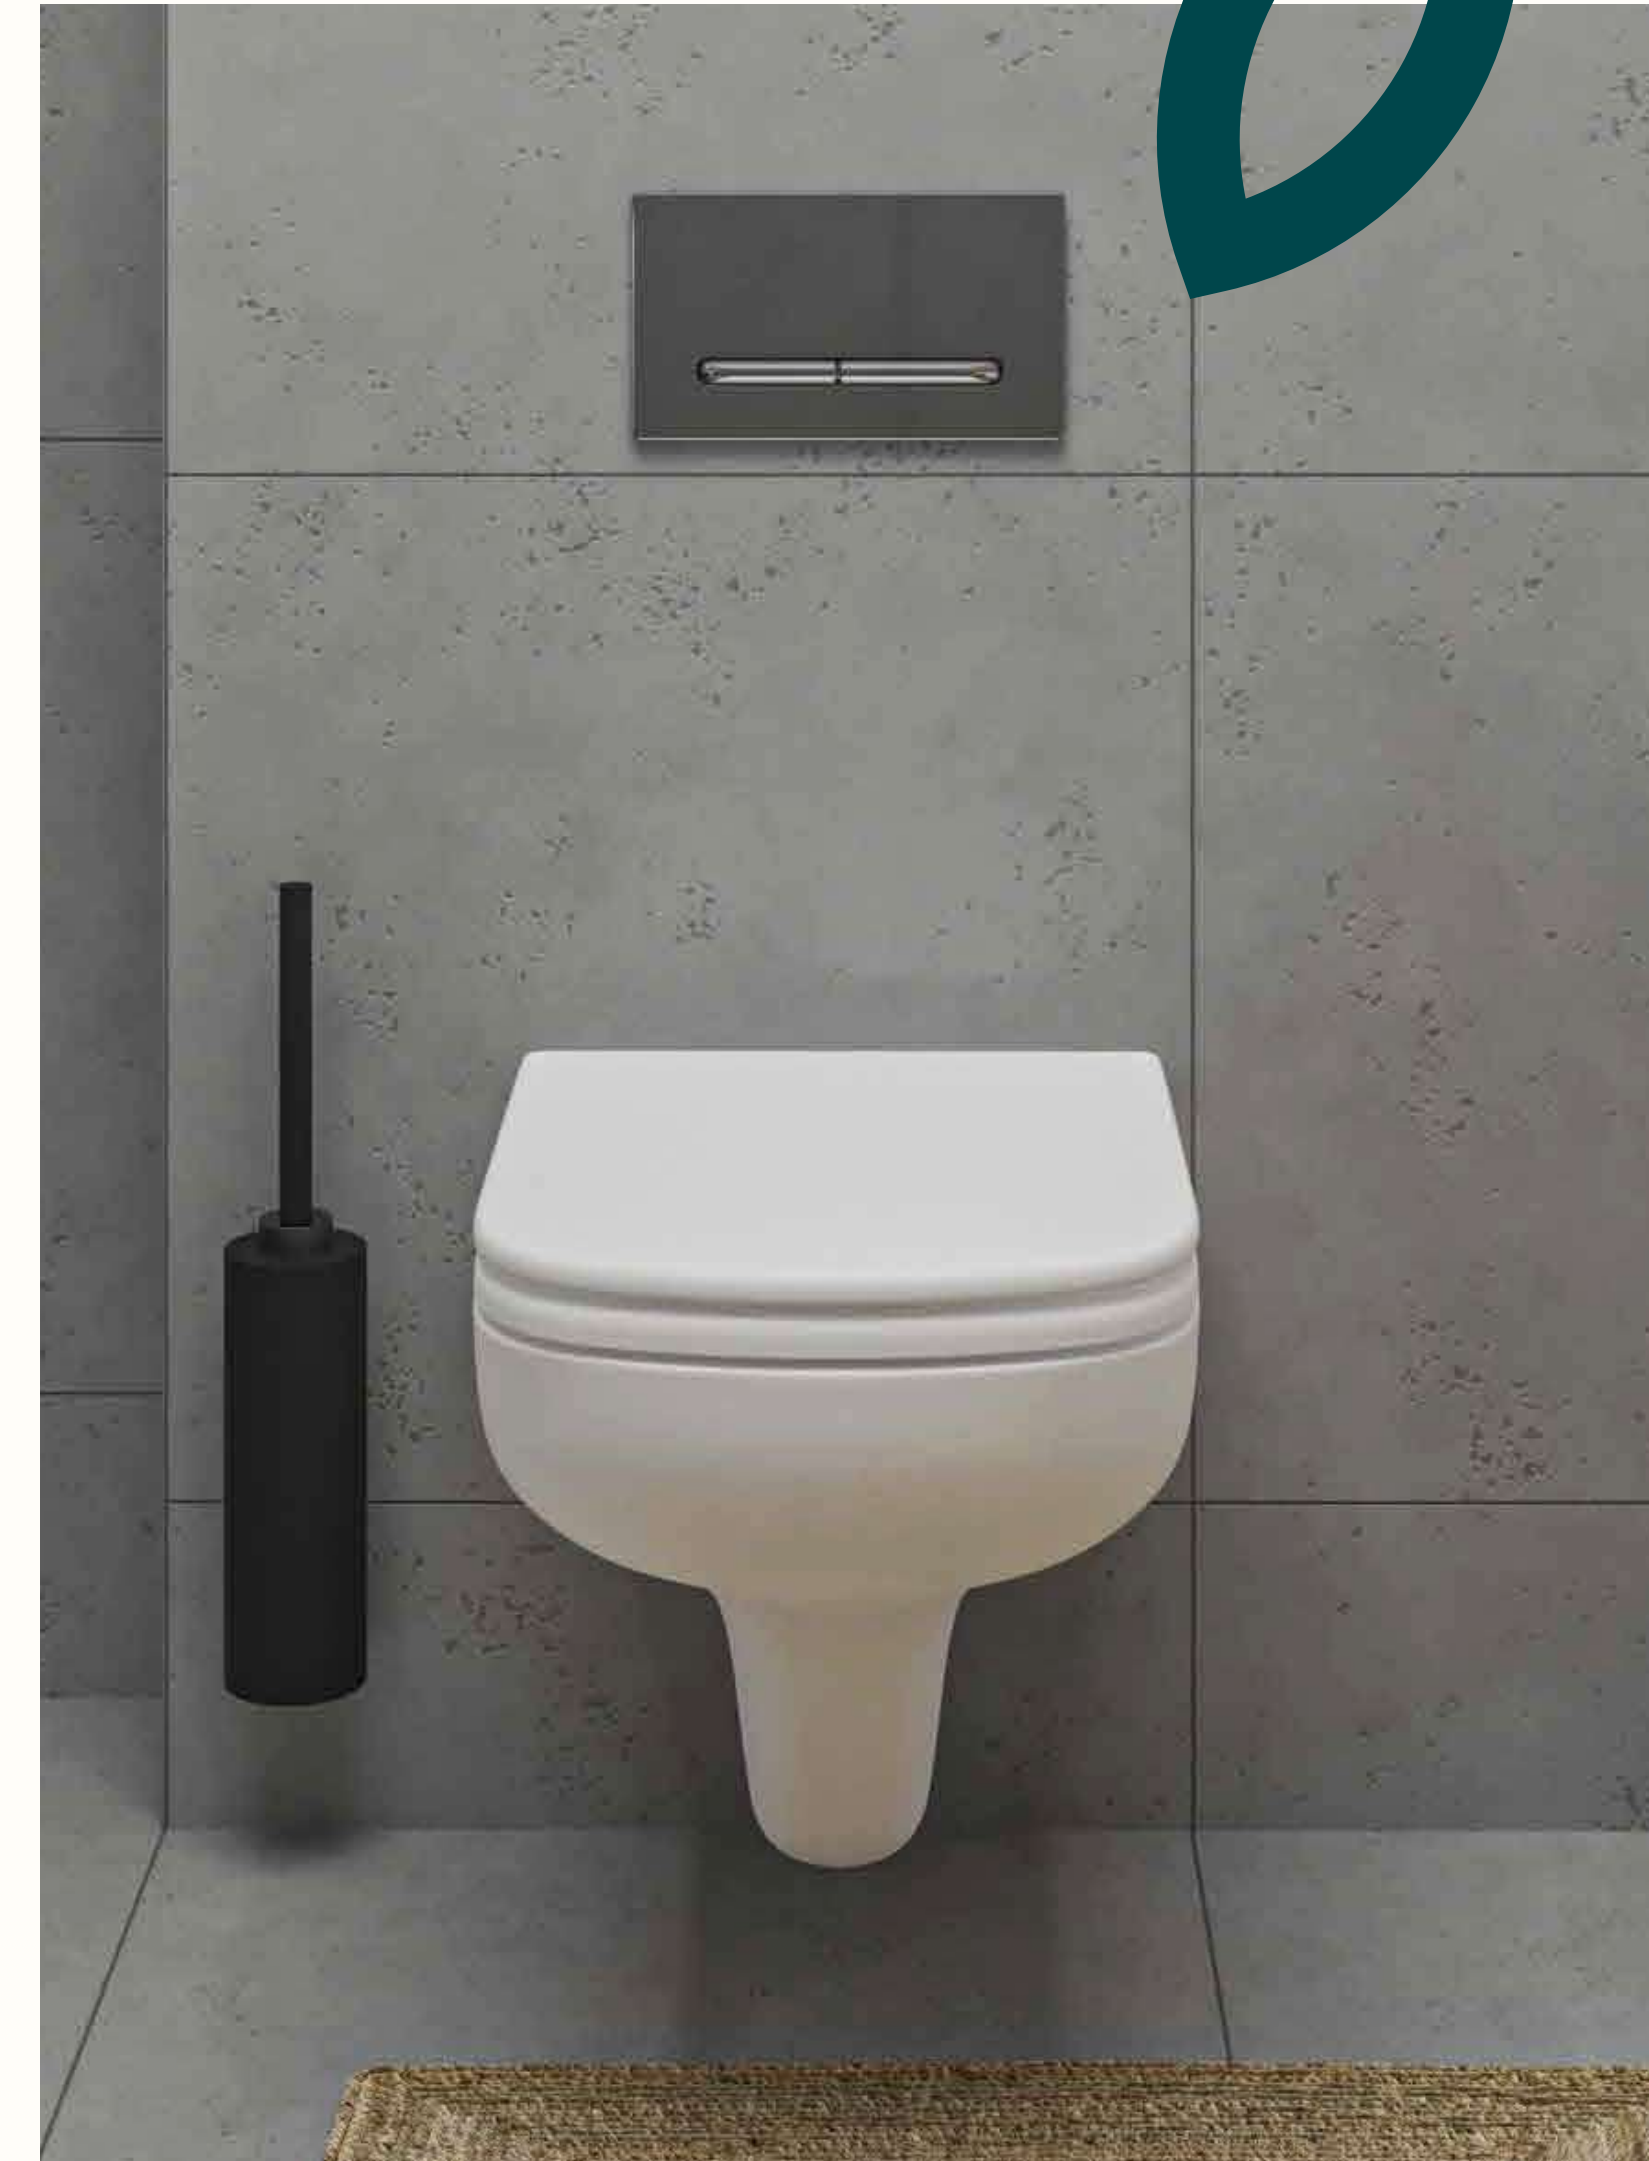

Toilets and bathrooms

TOILET (WALL-HUNG)

Vitra S20, RimEx edge-free rinse, white, comes with soft-close WC seat, Vitra fixture for wall-hung toilet, flush button, Vitra Loop T

TOILET (FLOOR-STANDING)

Vitra S20, comes with soft-close WC seat

WALL AND FLOOR TILES

Iron Pearl nat. rett. 60x60