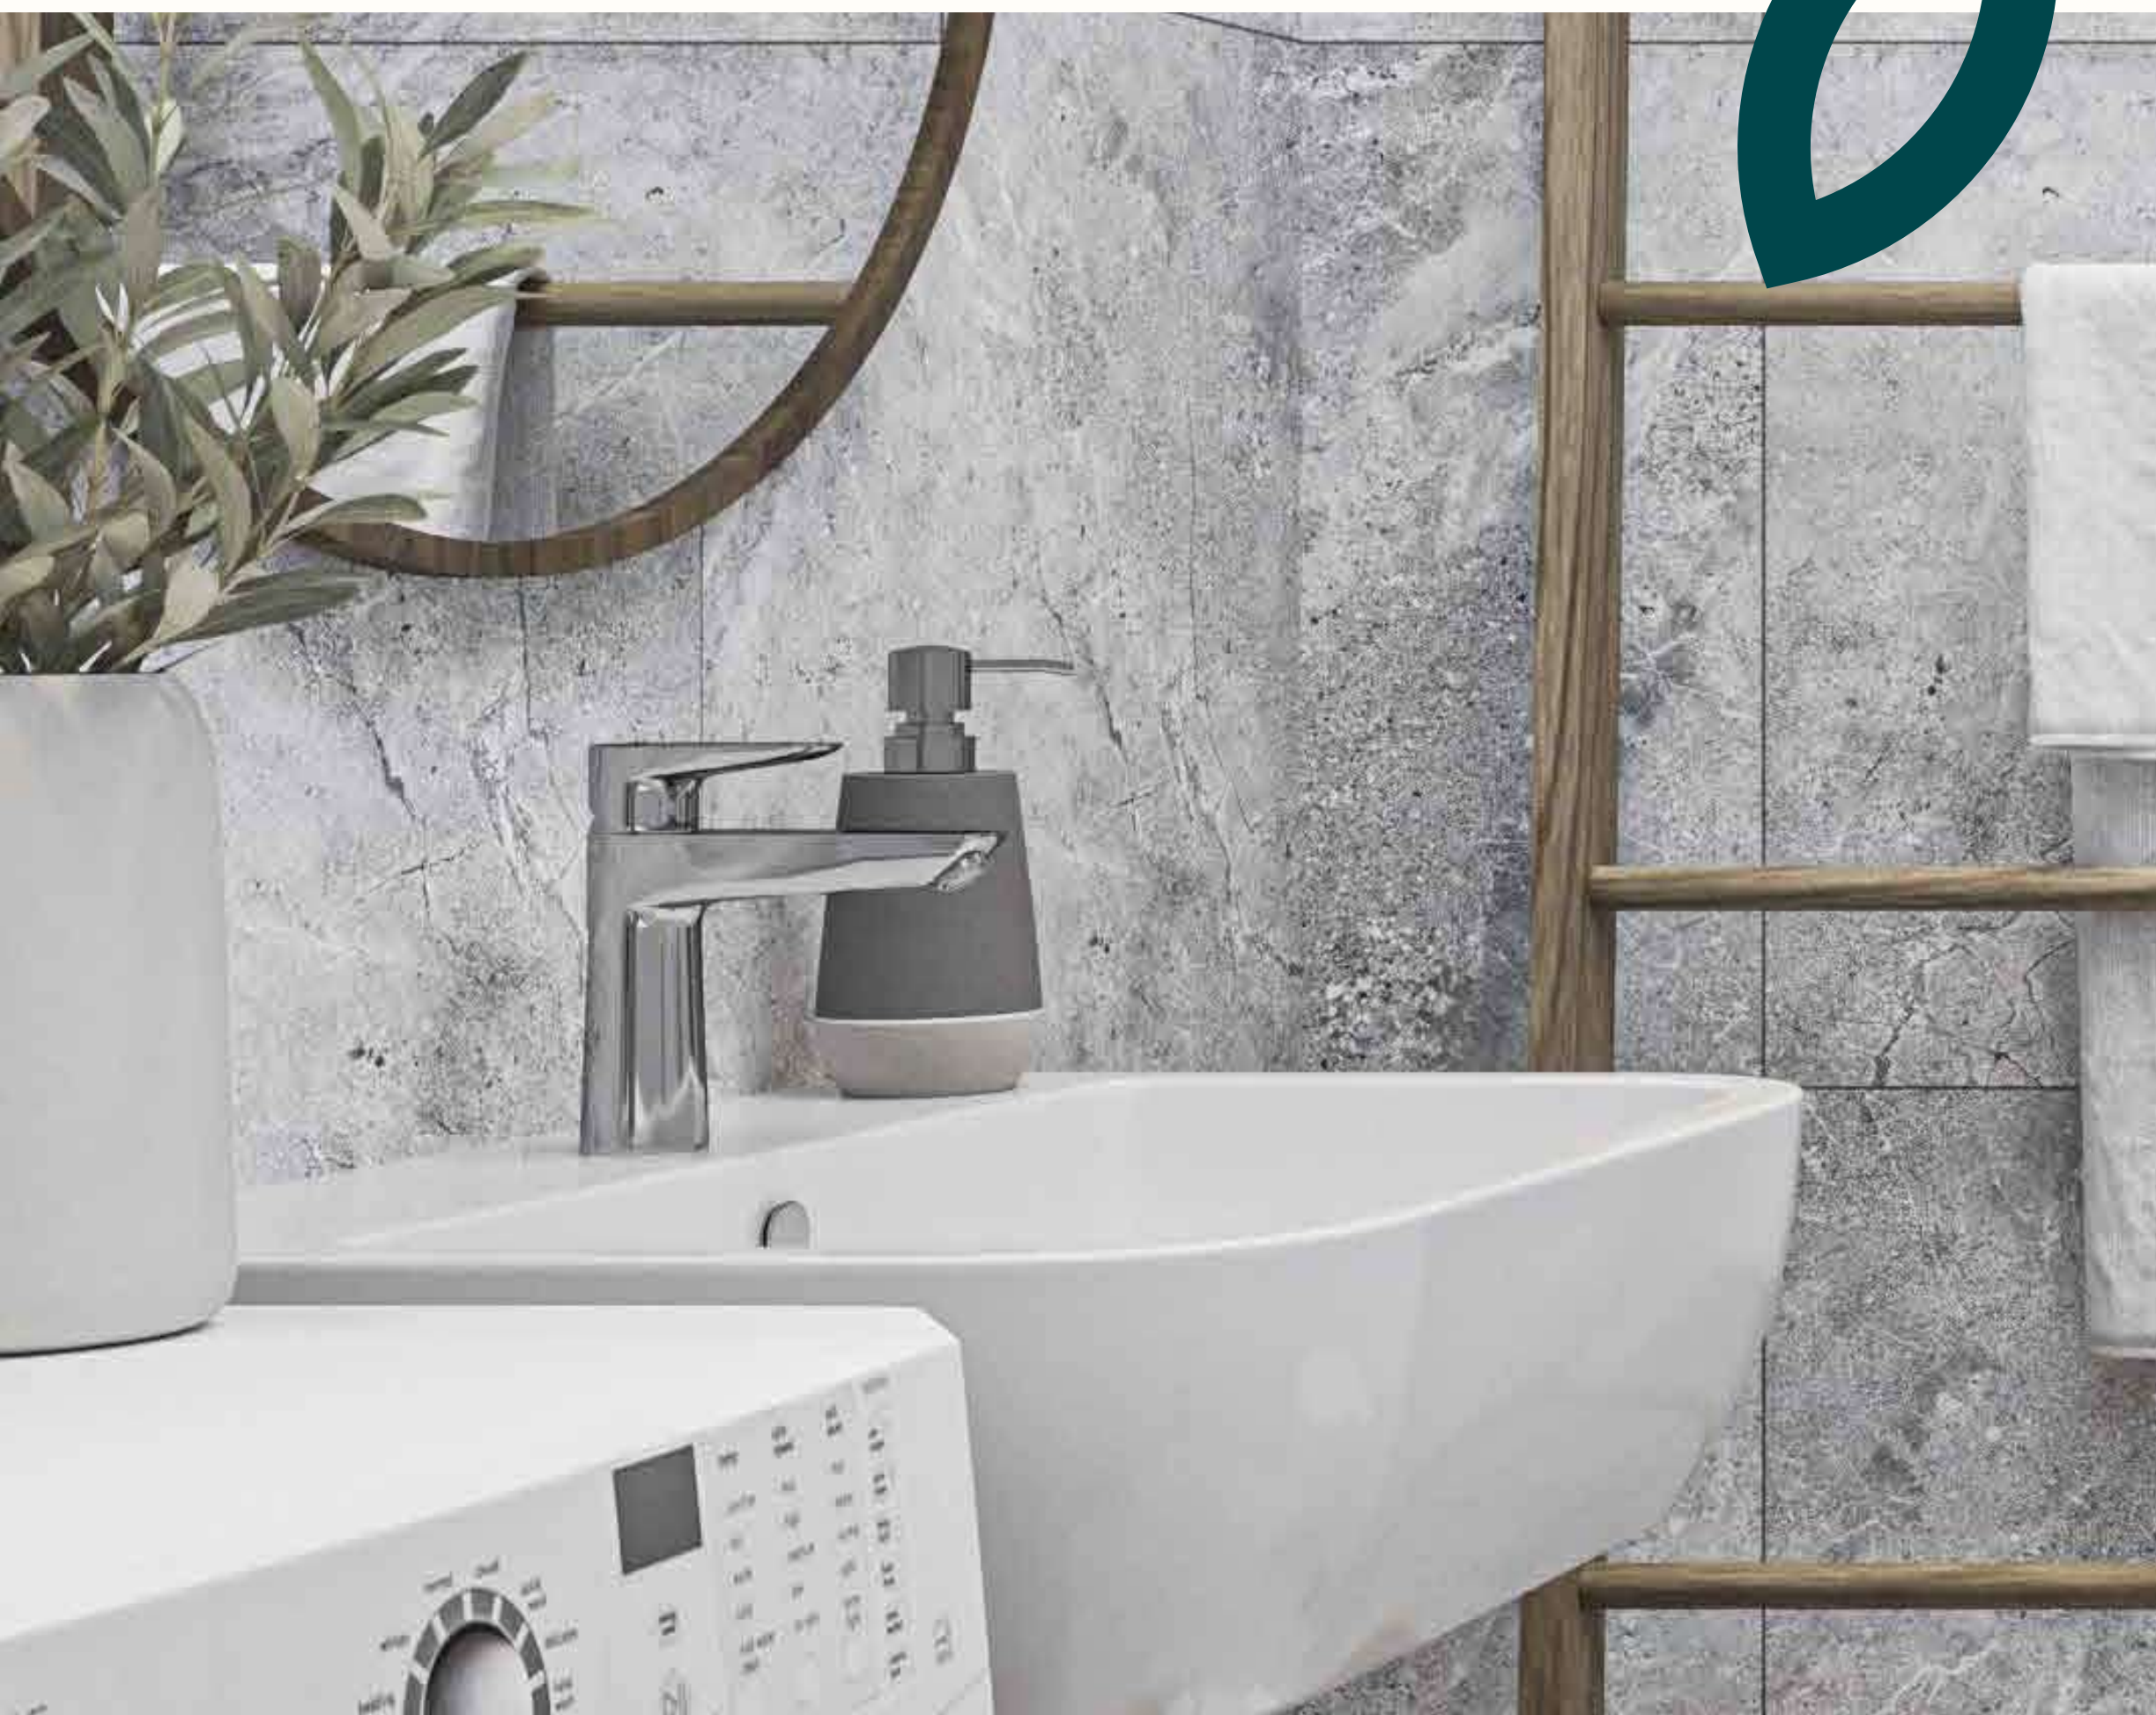

Toilets and bathrooms

BATHROOM SINK 1

Vitra Integra 45 cm