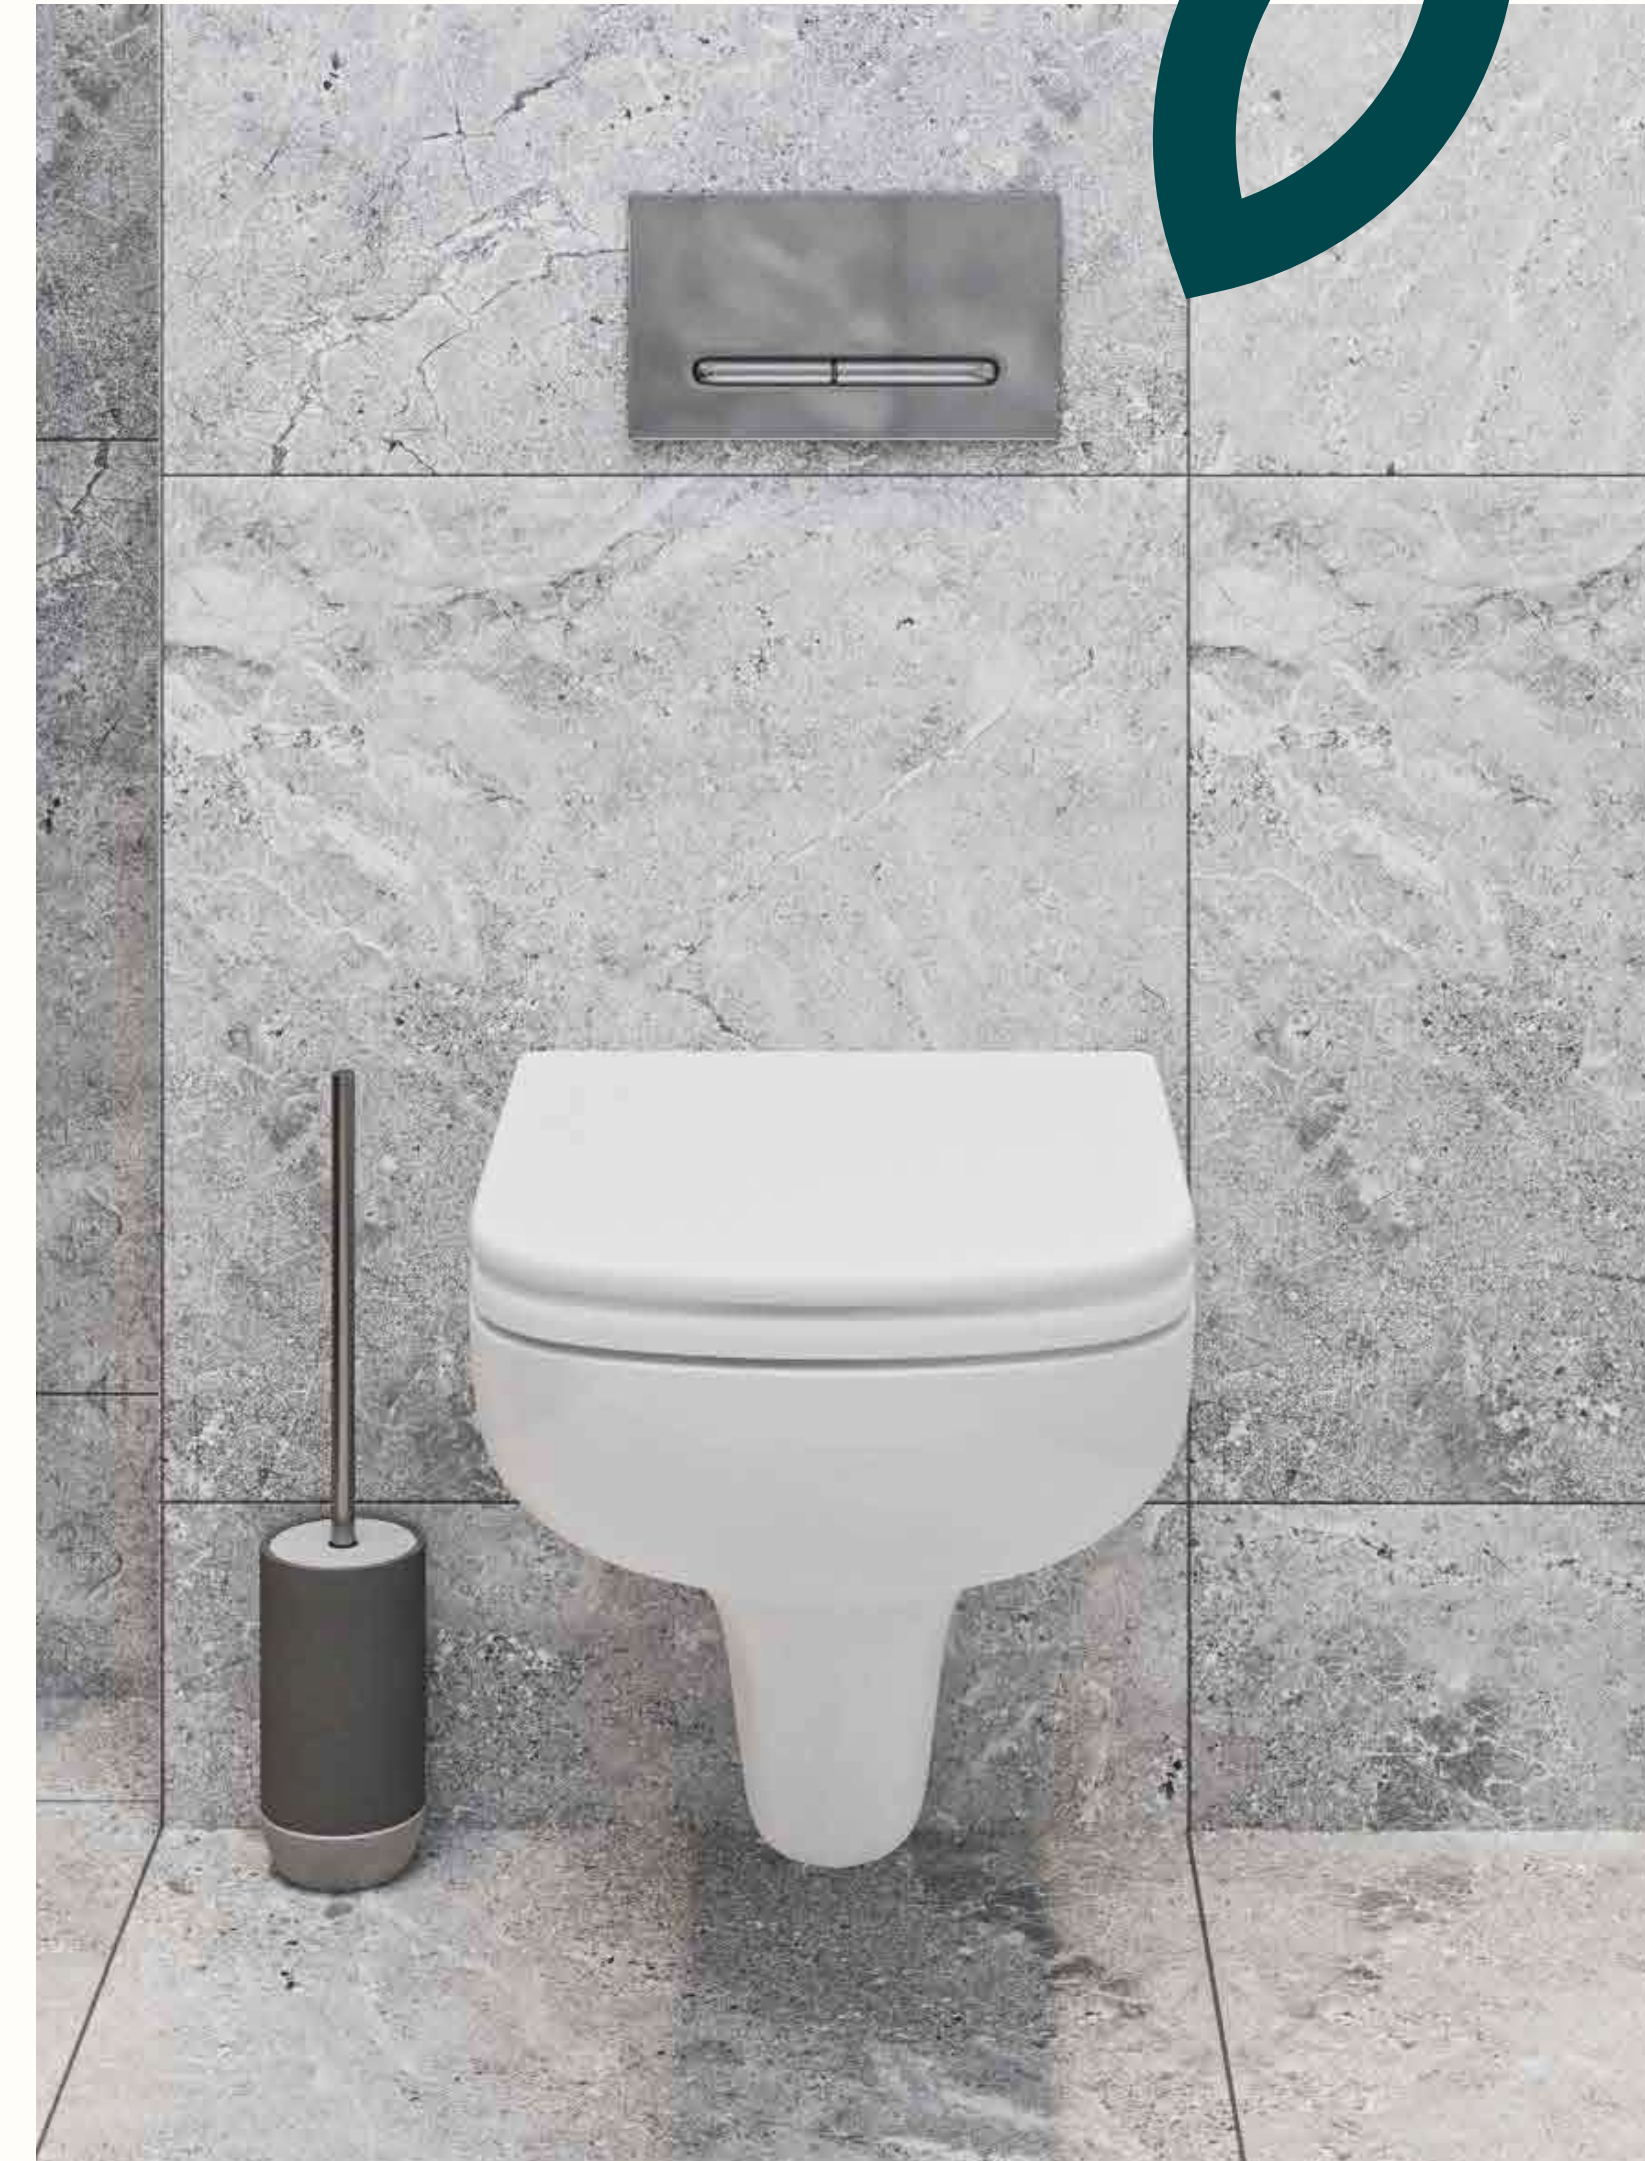

INTERIOR DOOR
White painted profiled door

DOOR HANDLE
Valnes, chrome

LUMINAIRES
Recessed luminaires in the bathroom and hallway ceiling

Toilets and bathrooms

TOILET (WALL-HUNG)

Vitra S20, RimEx edge-free rinse, white, comes with soft-close WC seat, Vitra fixture for wall-hung toilet, flush button, Vitra Loop T

TOILET (FLOOR-STANDING)

Vitra S20, comes with soft-close WC seat

WALL AND FLOOR TILES

Estello Grey nat. rett. 60x60

Toilets and bathrooms

BATHROOM SINK 1

Vitra Integra 45 cm

BATHROOM SINK 2