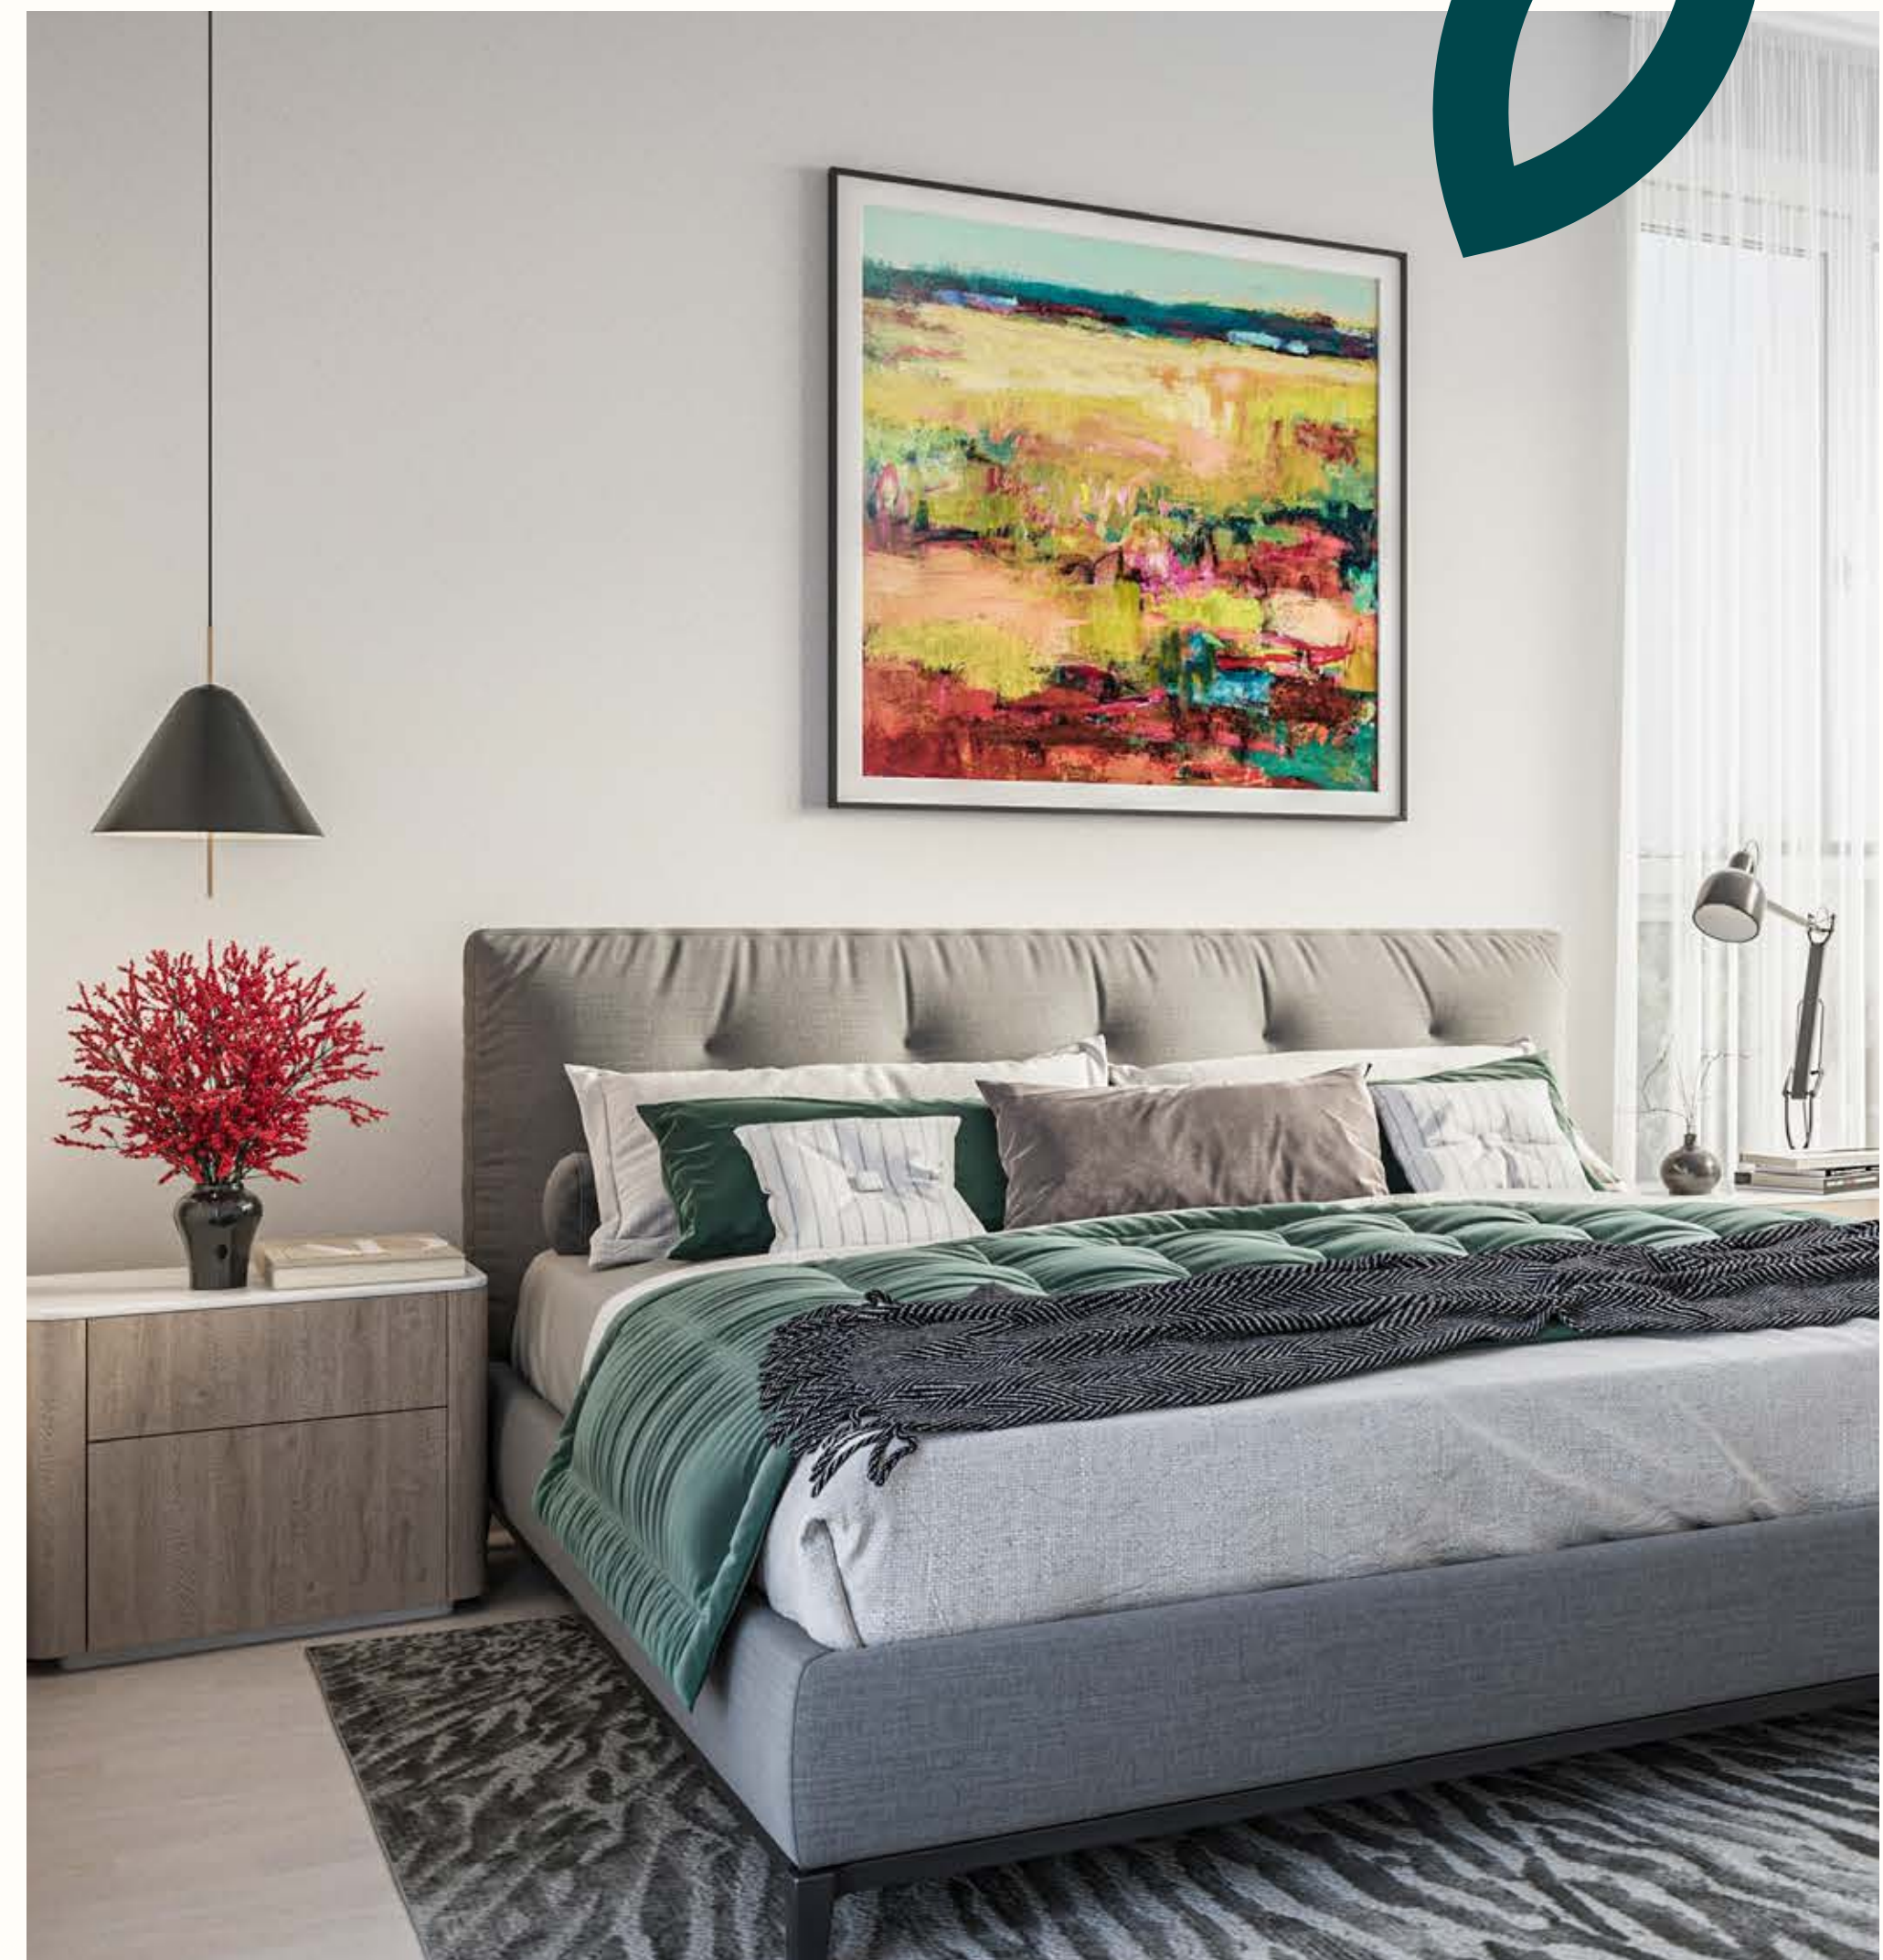

INTERIOR DECORATION PACKAGE
4

Package 4

Multi-coloured terrazzo is today's trend.

Natural and classic tones in the interior, and oak doors give the apartment brightness and cosiness. Spacious rooms, white wall tiles and modern terrazzo floor tiles in the bathroom set a trend in your new modern home.

LUMINAIRES

Recessed luminaires in the bathroom and hallway ceiling

Toilets and bathrooms

TOILET (WALL-HUNG)

Vitra S20, RimEx edge-free rinse, white, comes with soft-close WC seat, Vitra fixture for wall-hung toilet, flush button, Vitra Loop T