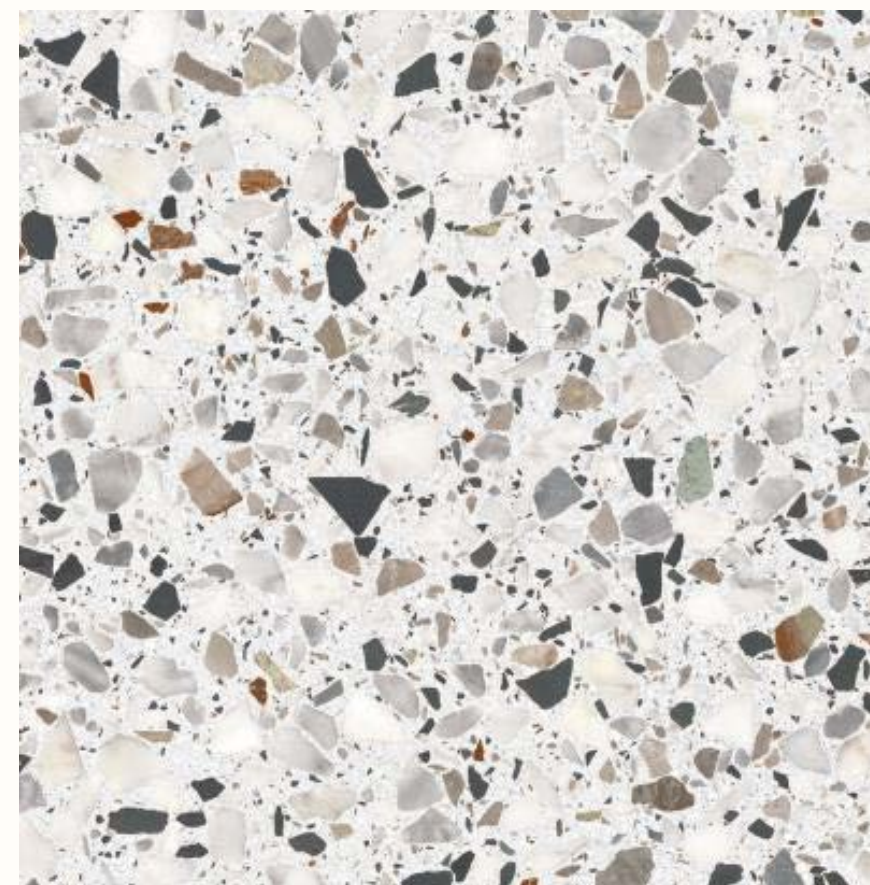

FLOOR TILES

Kado Ice Flakes nat. rett. 60x60