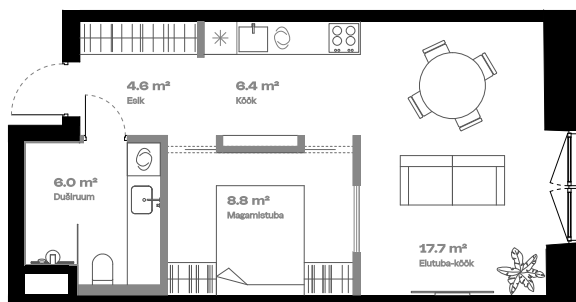

Apartment

Additional room

FLOOR	3
ROOMS	2
officially a 1-room apartment	
INTERIOR AREA	43.6 m ²
TERRACE	-

Bath 

Alternative kitchen location 

Multi-level option 

* Sample layout

hepsor