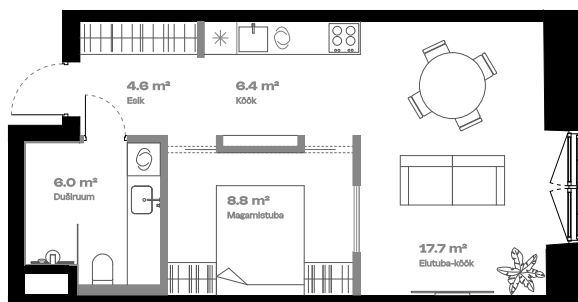

Apartment

Additional room

FLOOR	2
ROOMS	2
officially a	
1-room apartment	
INTERIOR AREA	44.6 m ²
TERRACE	-

Bath 

Alternative kitchen location 

Multi-level option 

* Sample layout

hepsor