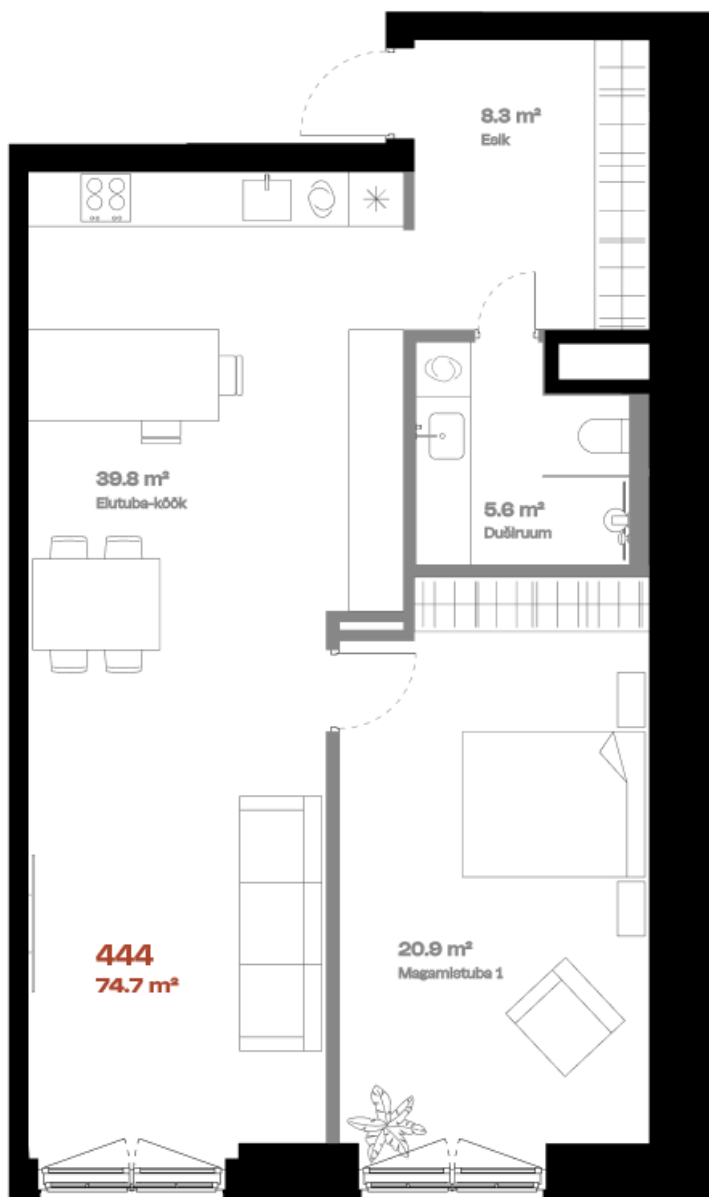

Apartment 444

Normal layout

FLOOR	4
ROOMS	2
TOTAL AREA	74,7 m ²
INTERIOR AREA	74.7 m ²
TERRACE	-
PRICE	365000 €

Loggia option 

Bath 

Alternative kitchen location 

Glass wall top 

hepsor