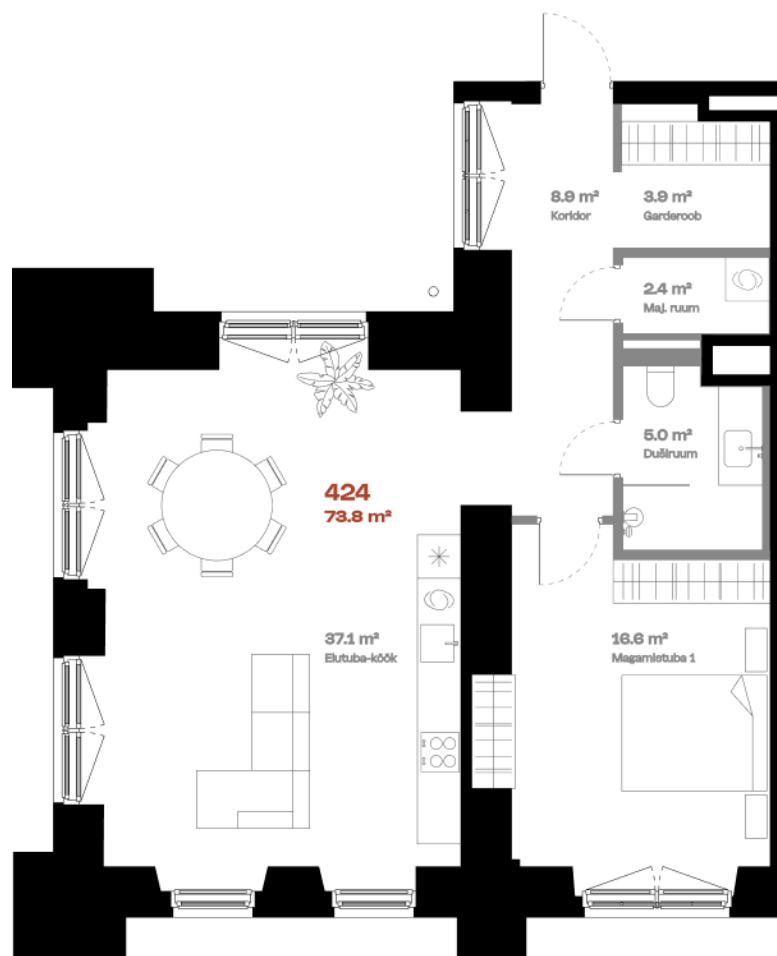

Apartment 424

Normal layout

FLOOR	4
ROOMS	2
TOTAL AREA	73,9 m ²
INTERIOR AREA	73.9 m ²
TERRACE	-
PRICE	399000 €

Bath 

Utility rooms 

hepsor

Janek Saveljev

Sales manager