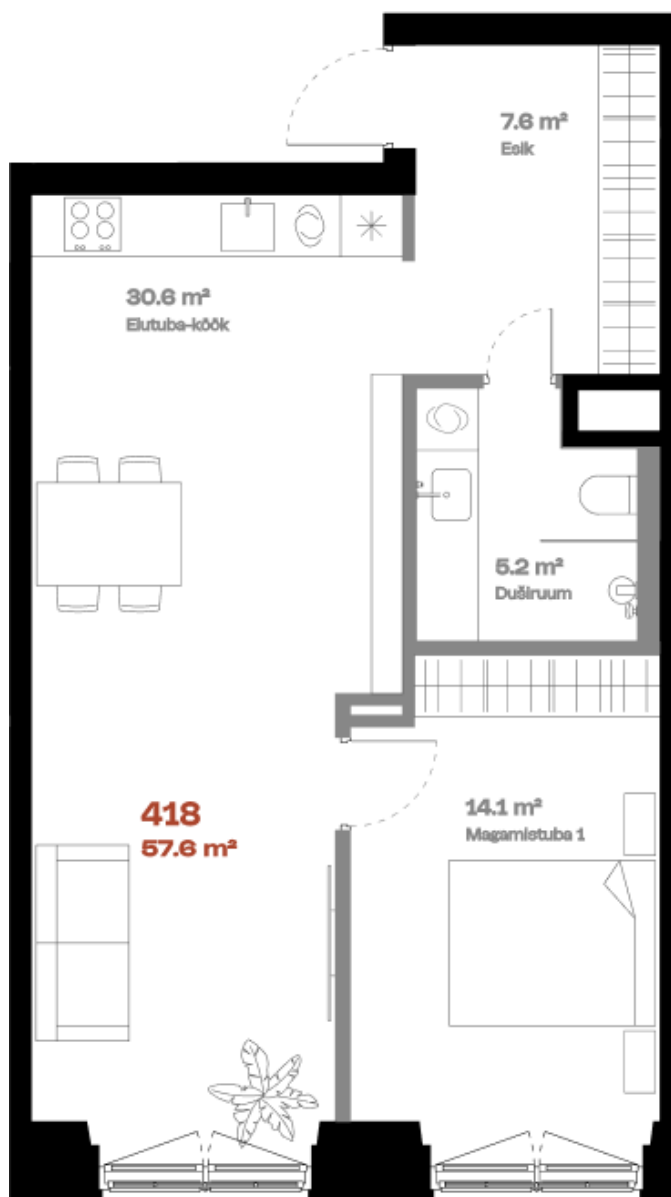

Apartment 418

Normal layout

FLOOR	4
ROOMS	2
TOTAL AREA	57,7 m ²
INTERIOR AREA	57.7 m ²
TERRACE	-
PRICE	299000 €

Bath 

Alternative kitchen location 

Glass wall top 

hepsor

Janek Saveljev