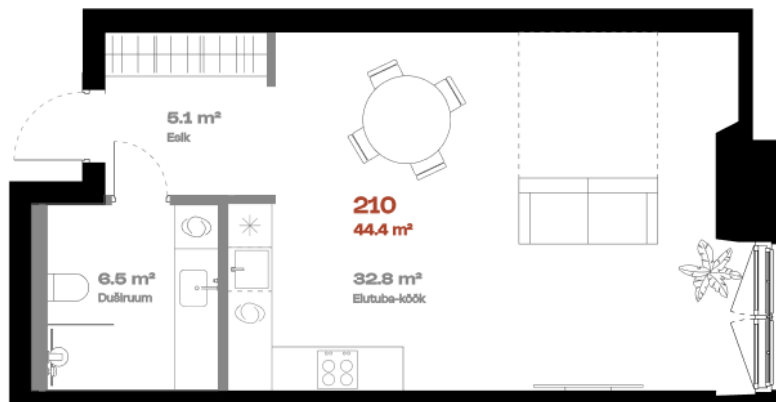

Apartment 210

Normal layout

FLOOR	2
ROOMS	1
TOTAL AREA	44,6 m ²
INTERIOR AREA	44.6 m ²
TERRACE	-
PRICE	219000 €

Bath 

Alternative kitchen location 

Multi-level option 

hepsor

Janek Saveljev