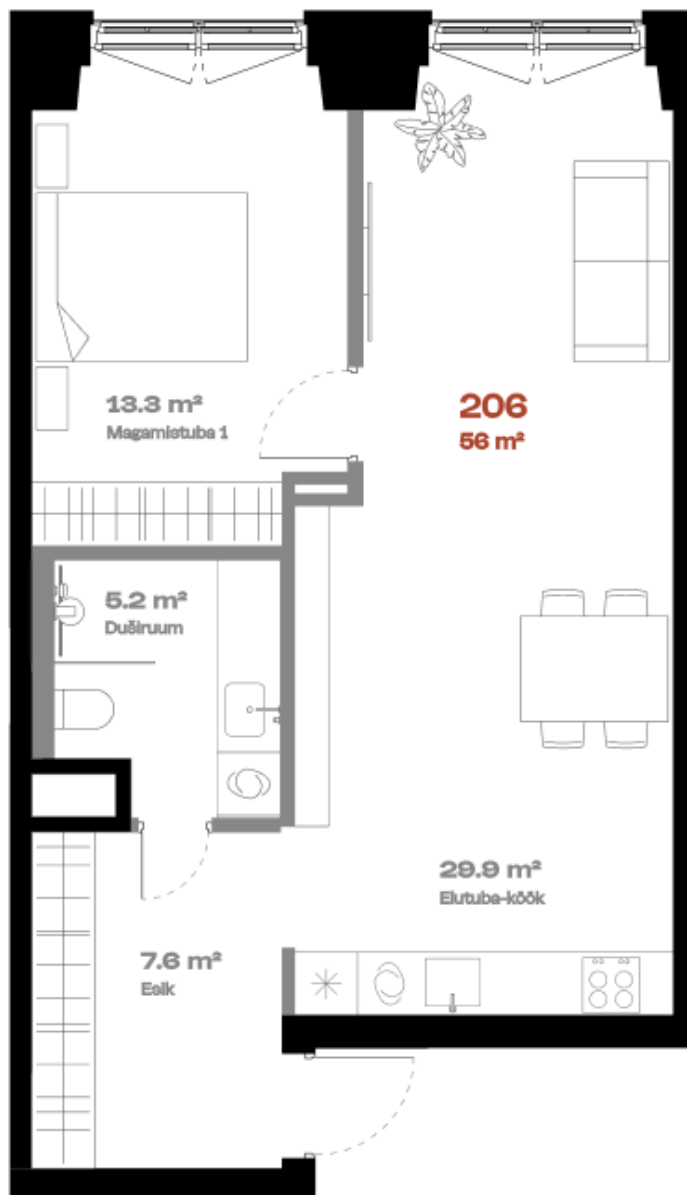

Apartment 206

Normal layout

FLOOR	2
ROOMS	2
TOTAL AREA	56,1 m ²
INTERIOR AREA	56.1 m ²
TERRACE	-
PRICE	289000 €

Loggia option 

Bath 

Alternative kitchen location 

Glass wall top 

hepsor