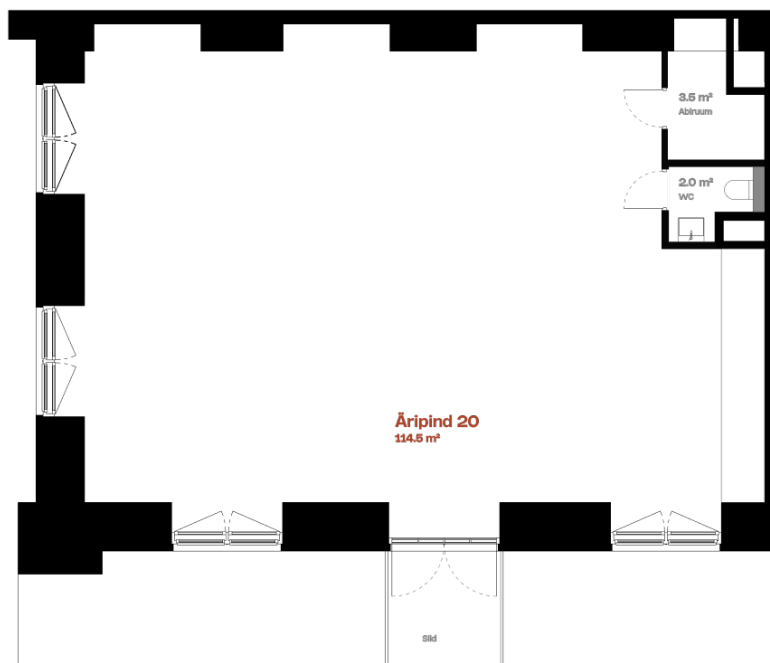

Commercial premise 20

FLOOR 1
INTERIOR AREA 114.5 m²
AVAILABLE Yes

hepsor

Eduard Sorokin

Sales manager of
commercial
premises

eduard@uusmaa.ee
+372 5622 2256

Madis Merioja

Sales manager of
commercial
premises