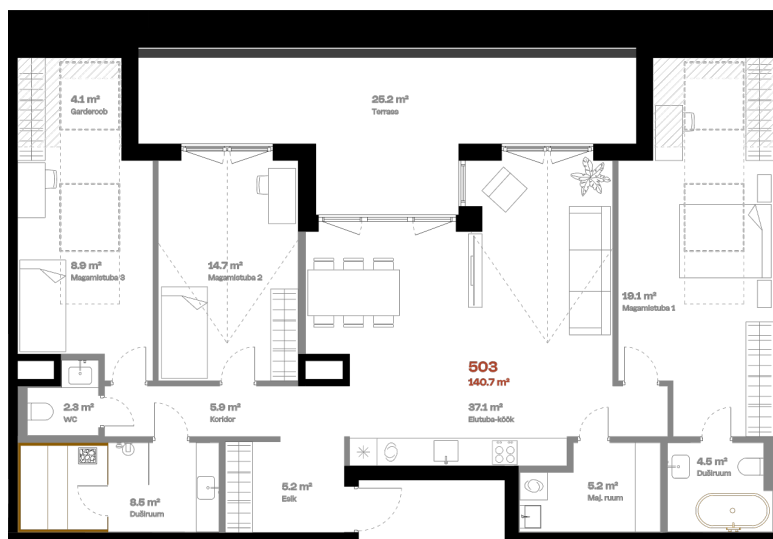

Apartment 503

FLOOR	5
ROOMS	4
TOTAL AREA	165,9 m ²
INTERIOR AREA	140.7 m ²
TERRACE	25,2 m ²

Rooftop terrace 

Sauna 

Bath 

Utility rooms 

hepsor

Janek Saveljev