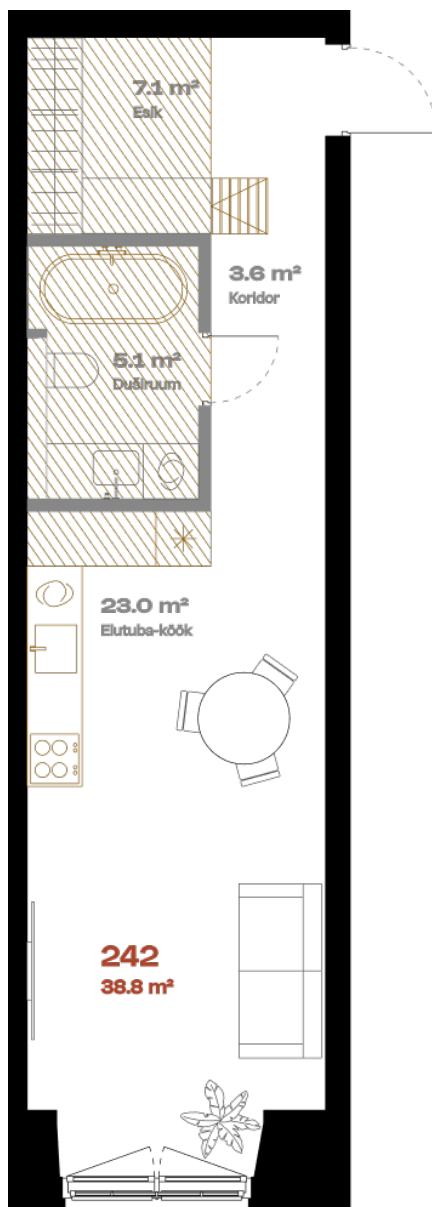

Apartment 242

| | |
|----------------------|---------------------|
| FLOOR | 2 |
| ROOMS | 1 |
| TOTAL AREA | 38,9 m ² |
| INTERIOR AREA | 38.9 m ² |
| TERRACE | - |
| Multi-level option | ☐ |

hepsor

Janek Saveljev