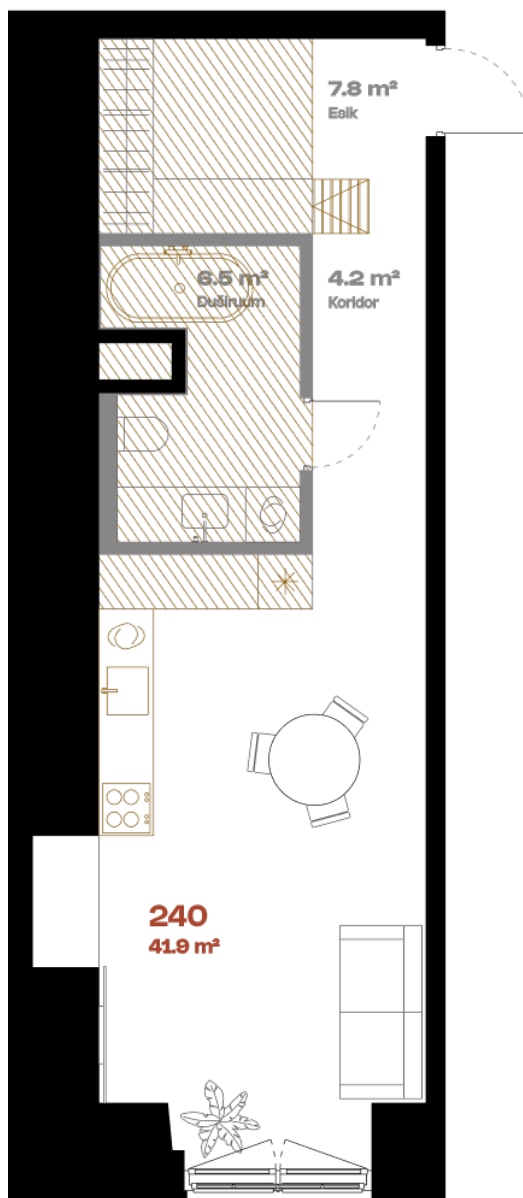

Apartment 240

FLOOR	2
ROOMS	1
TOTAL AREA	41,8 m ²
INTERIOR AREA	41.8 m ²
TERRACE	-

Multi-level option

hepsor

Janek Saveljev

Sales manager

janek@hepsor.ee

+372 502 8581