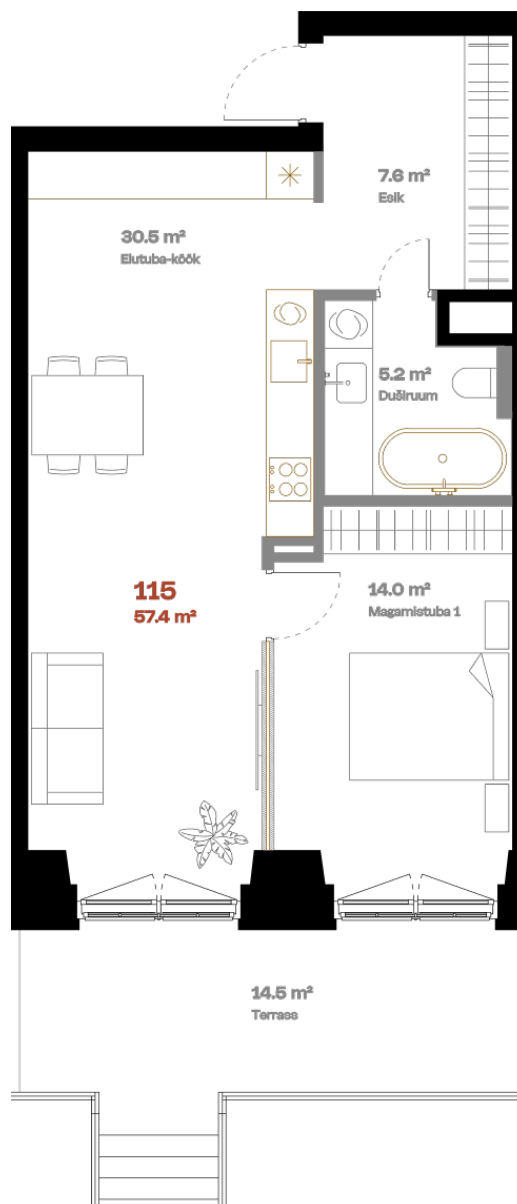

Apartment 115

FLOOR	1
ROOMS	2
TOTAL AREA	72,5 m ²
INTERIOR AREA	58 m ²
TERRACE	14,5 m ²

Terrace 

Bath 

Alternative kitchen location 

Private entrance 

Glass wall top 

hepsor