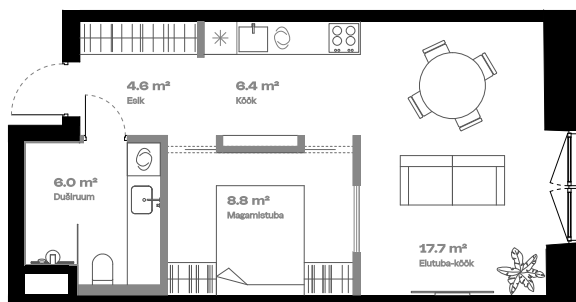

Apartment

Additional room

FLOOR	4
ROOMS	2
officially a 1-room apartment	
INTERIOR AREA	42.3 m ²
TERRACE	-

Bath 

Alternative kitchen location 

Multi-level option 

* Sample layout

hepsor