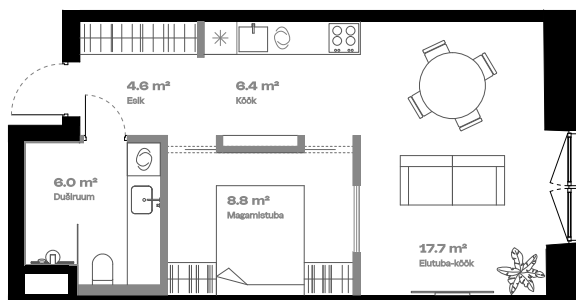

Apartment

Additional room

FLOOR	4
ROOMS officially a 1-room apartment	2
INTERIOR AREA	42.8 m ²
TERRACE	-

Bath 

Alternative kitchen location 

Multi-level option 

* Sample layout

hepsor