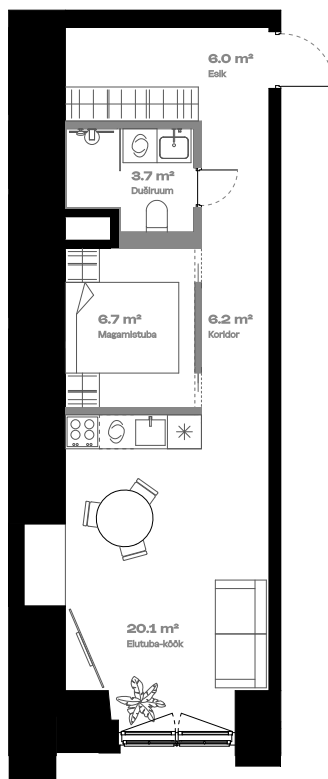

Apartment

Additional room

FLOOR	3
ROOMS officially a 1-room apartment	2
INTERIOR AREA	39.1 m ²
TERRACE	-

Multi-level option 

* Sample layout

hepsor

Janek Saveljev

Sales manager