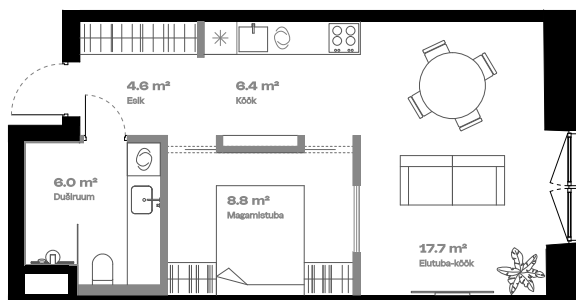

Apartment

Additional room

FLOOR	3
ROOMS officially a 1-room apartment	2
INTERIOR AREA	44.3 m ²
TERRACE	-

Bath 

Alternative kitchen location 

Multi-level option 

* Sample layout

hepsor