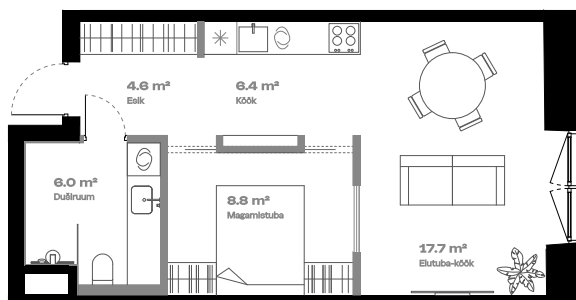

Apartment

Additional room

FLOOR	3
ROOMS	2
officially a 1-room apartment	
INTERIOR AREA	43.6 m ²
TERRACE	-

Bath 

Alternative kitchen location 

Multi-level option 

* Sample layout

hepsor