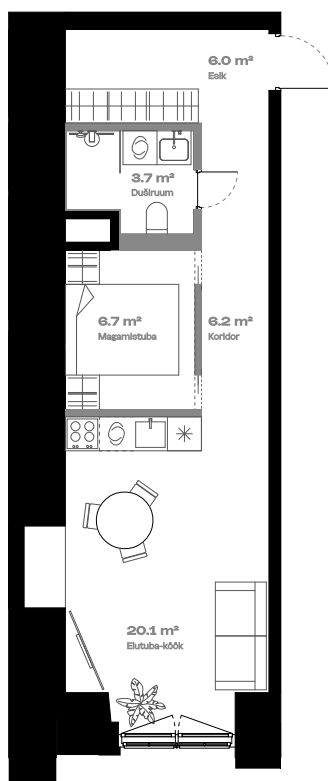

Apartment

Additional room

FLOOR 2

ROOMS 2

officially a

1-room apartment

INTERIOR AREA 38.9 m²

TERRACE -

Multi-level option

* Sample layout

hepsor

Janek Saveljev

Sales manager

janek@hepsor.ee

+372 502 8581

Dmitry Makarov

Sales manager

dmitry@hepsor.ee

+372 5305 4454