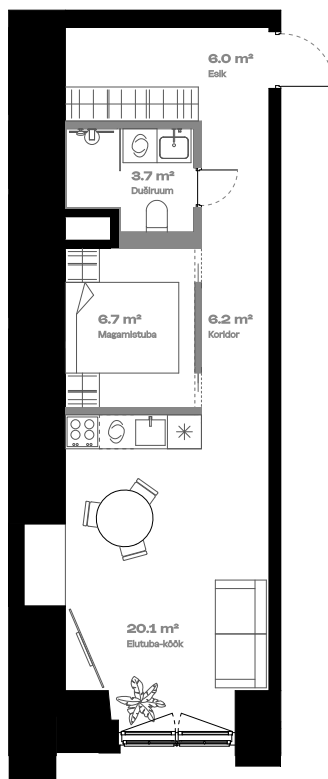

Apartment

Additional room

FLOOR	2
ROOMS officially a 1-room apartment	2
INTERIOR AREA	41.8 m ²
TERRACE	-

Multi-level option 

* Sample layout

hepsor

Janek Saveljev

Sales manager