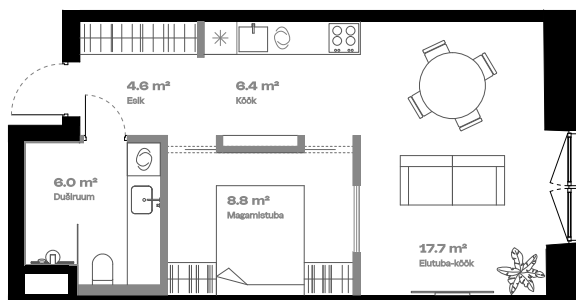

Apartment

Additional room

FLOOR	2
ROOMS	2
officially a	
1-room apartment	
INTERIOR AREA	44.5 m ²
TERRACE	-

Bath 

Alternative kitchen location 

Multi-level option 

* Sample layout

hepsor