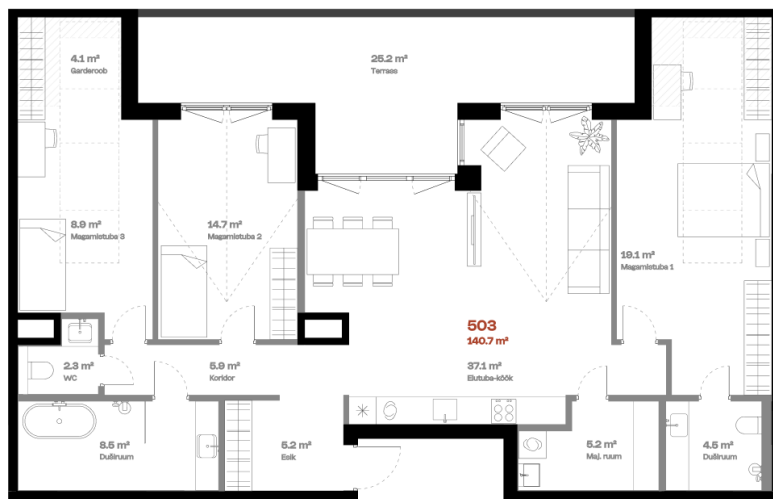

Apartment 503

FLOOR	5
ROOMS	4
TOTAL AREA	165,9 m ²
INTERIOR AREA	140.7 m ²
TERRACE	25,2 m ²

Rooftop terrace 

Sauna 

Bath 

Utility rooms 

hepsor

Janek Saveljev