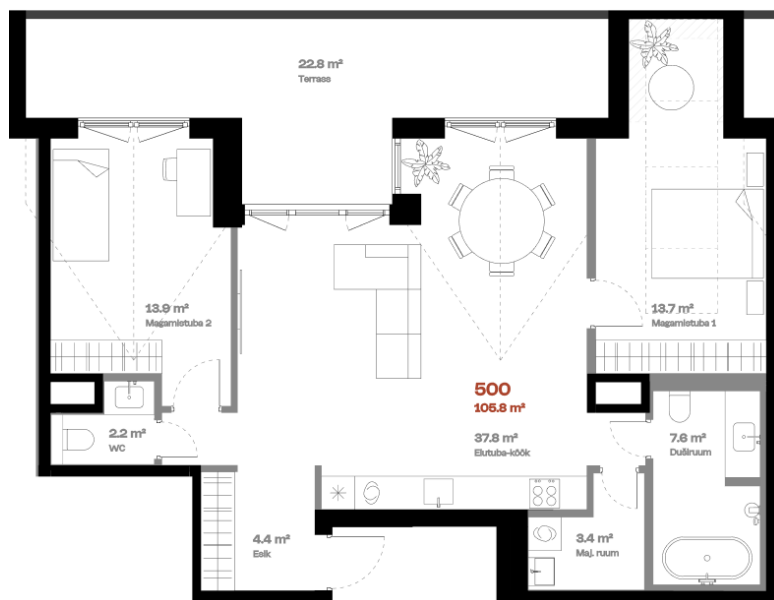

Apartment 500

FLOOR	5
ROOMS	3
TOTAL AREA	128,8 m ²
INTERIOR AREA	105.8 m ²
TERRACE	23 m ²

Rooftop terrace 

Bath 

Utility rooms 

hepsor

Janek Saveljev

Sales manager