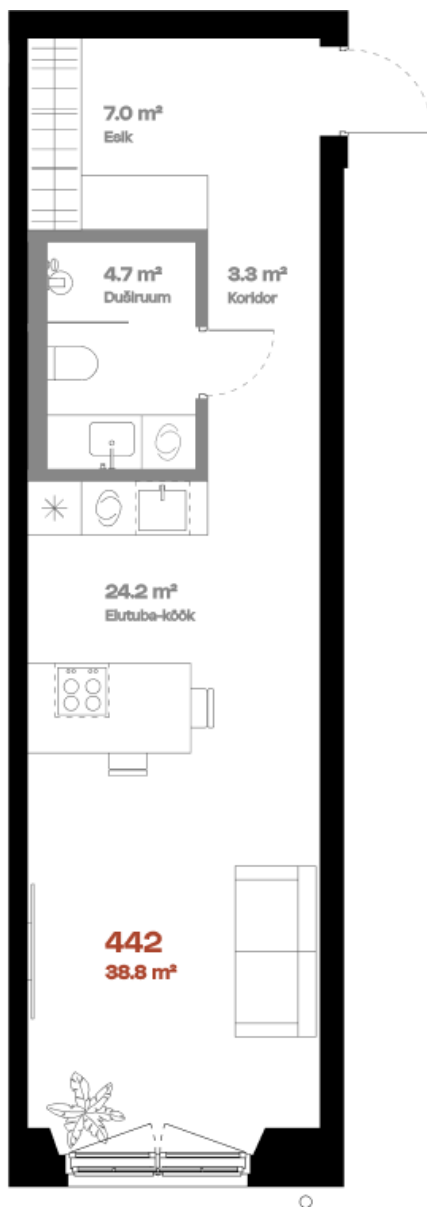

Apartment 442

FLOOR	4
ROOMS	1
TOTAL AREA	38,8 m ²
INTERIOR AREA	38.8 m ²
TERRACE	-

Multi-level option

hepsor

Janek Saveljev

Sales manager

janek@hepsor.ee

+372 502 8581