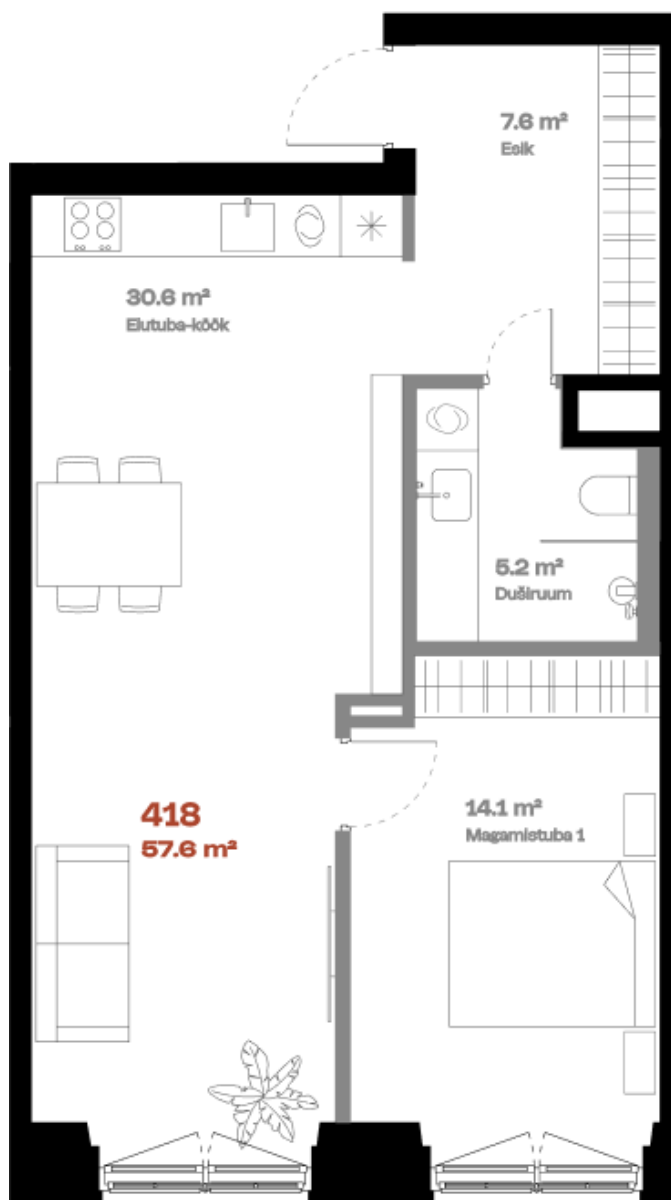

Apartment 418

| | |
|----------------------|---------------------|
| FLOOR | 4 |
| ROOMS | 2 |
| TOTAL AREA | 57,7 m ² |
| INTERIOR AREA | 57.7 m ² |
| TERRACE | - |

Bath 

Alternative kitchen location 

Glass wall top 