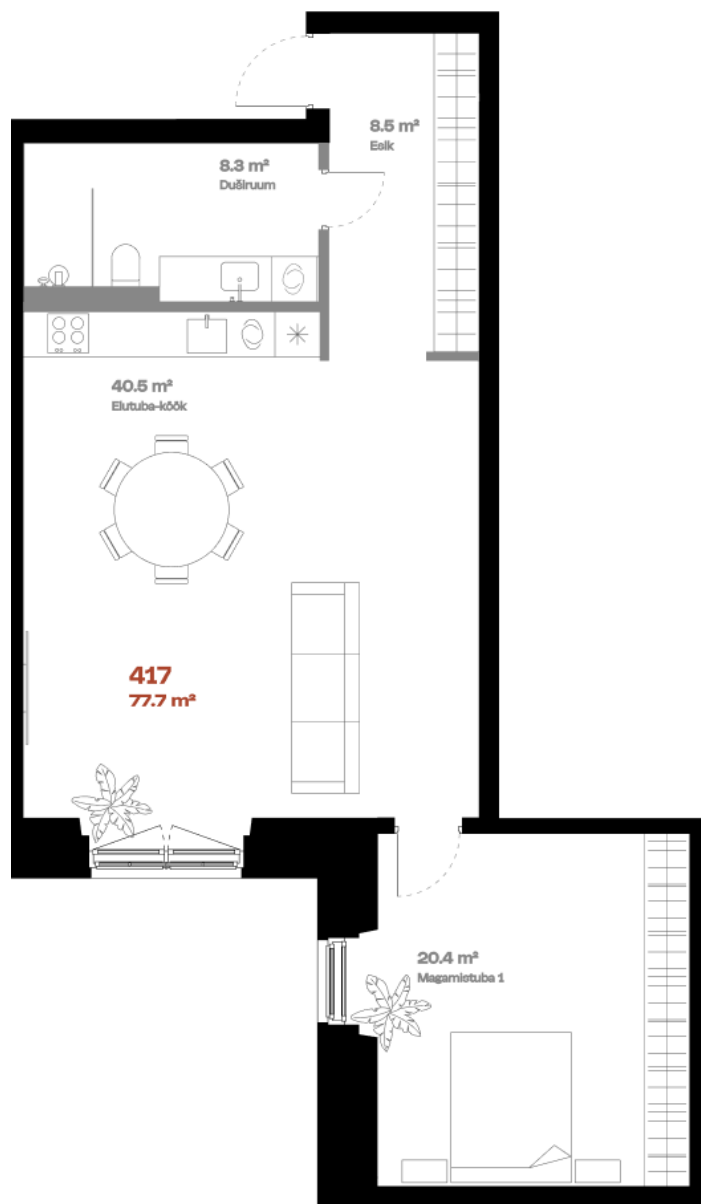

# Apartment 417

<b>FLOOR</b>	4
<b>ROOMS</b>	2
<b>TOTAL AREA</b>	77,7 m <sup>2</sup>
<b>INTERIOR AREA</b>	77.7 m <sup>2</sup>
<b>TERRACE</b>	-

Bath 

Alternative kitchen location 

Multi-level option 

hepsor

**Janek Saveljev**