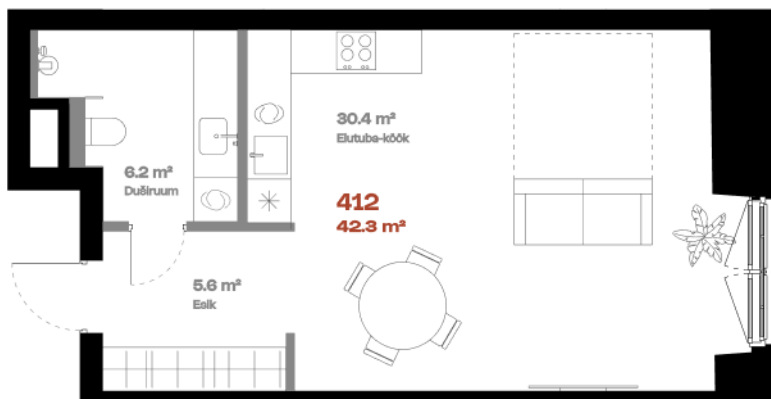

Apartment 412

FLOOR	4
ROOMS	1
TOTAL AREA	42,3 m ²
INTERIOR AREA	42.3 m ²
TERRACE	-

Bath 

Alternative kitchen location 

Multi-level option 

hepsor

Janek Saveljev

Sales manager