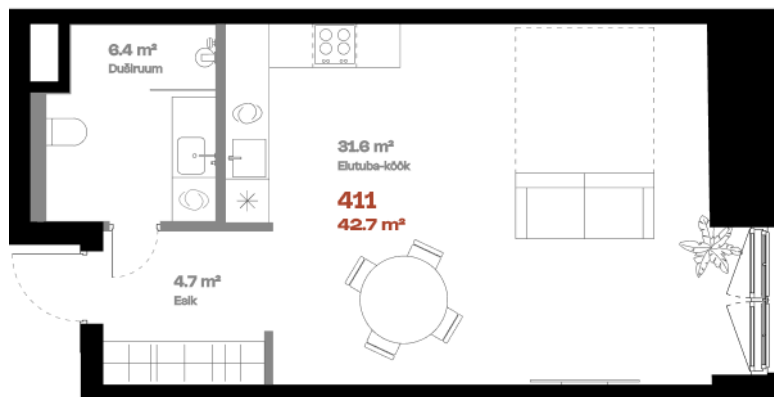

Apartment 411

FLOOR	4
ROOMS	1
TOTAL AREA	42,8 m ²
INTERIOR AREA	42.8 m ²
TERRACE	-

Bath 

Alternative kitchen location 

Multi-level option 

hepsor

Janek Saveljev

Sales manager