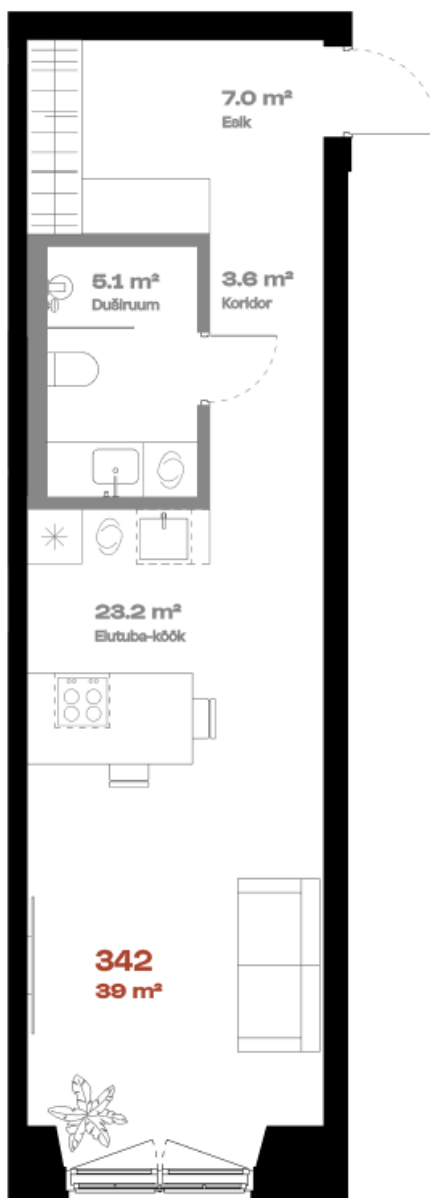

Apartment 342

FLOOR	3
ROOMS	1
TOTAL AREA	39,1 m ²
INTERIOR AREA	39.1 m ²
TERRACE	-

Multi-level option

hepsor

Janek Saveljev

Sales manager

janek@hepsor.ee

+372 502 8581