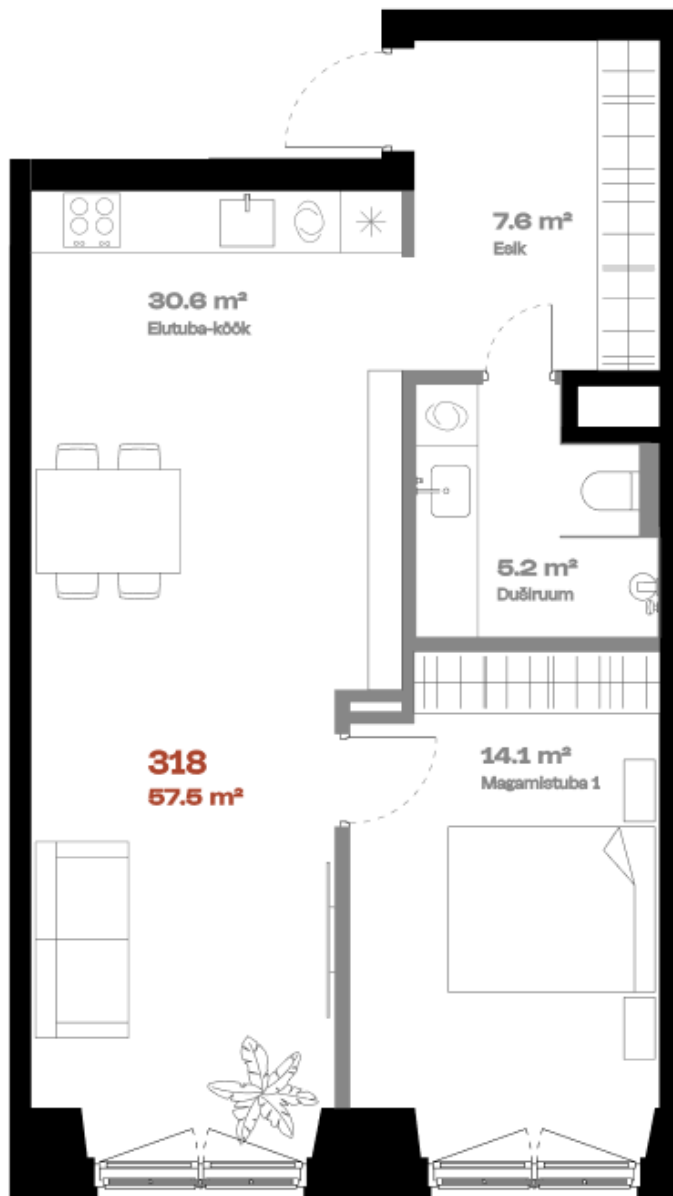

Apartment 318

FLOOR	3
ROOMS	2
TOTAL AREA	57,6 m ²
INTERIOR AREA	57.6 m ²
TERRACE	-

Bath 

Alternative kitchen location 

Glass wall top 

hepsor

Janek Saveljev

Sales manager