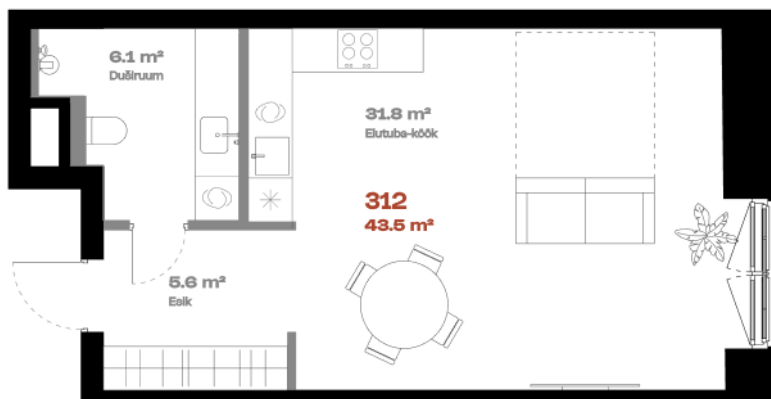

Apartment 312

FLOOR	3
ROOMS	1
TOTAL AREA	43,6 m ²
INTERIOR AREA	43.6 m ²
TERRACE	-

Bath 

Alternative kitchen location 

Multi-level option 

hepsor

Janek Saveljev

Sales manager