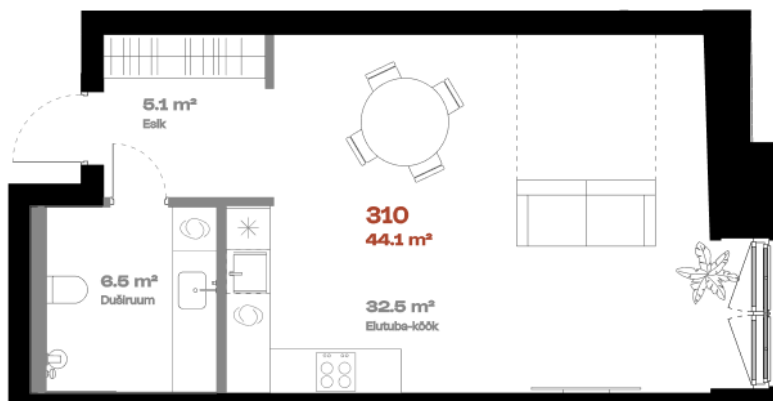

Apartment 310

FLOOR	3
ROOMS	1
TOTAL AREA	43,1 m ²
INTERIOR AREA	43.1 m ²
TERRACE	-

Bath 

Alternative kitchen location 

Multi-level option 

hepsor

Janek Saveljev

Sales manager