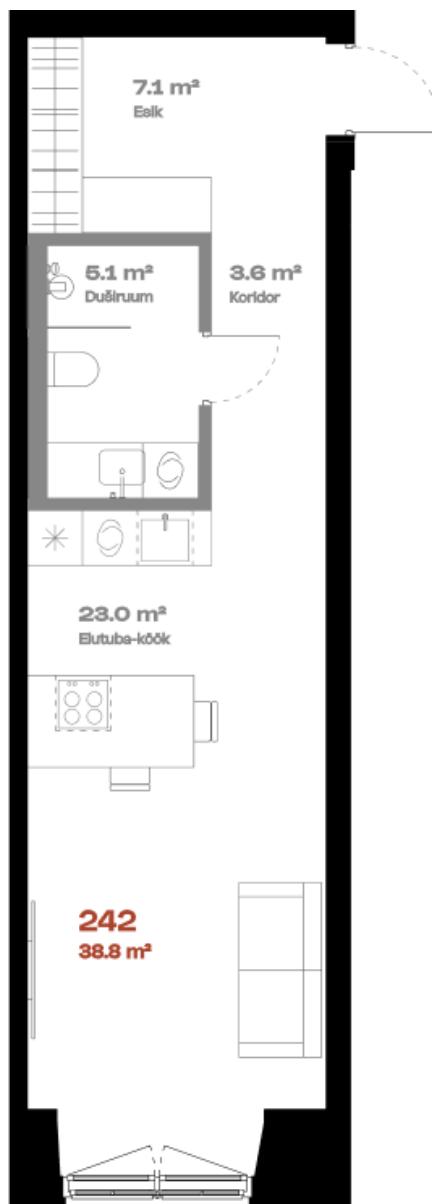

Apartment 242

FLOOR	2
ROOMS	1
TOTAL AREA	38,9 m ²
INTERIOR AREA	38.9 m ²
TERRACE	-
Multi-level option	—

hepsor

Janek Saveljev

Sales manager

janek@hepsor.ee

+372 502 8581

Dmitry Makarov