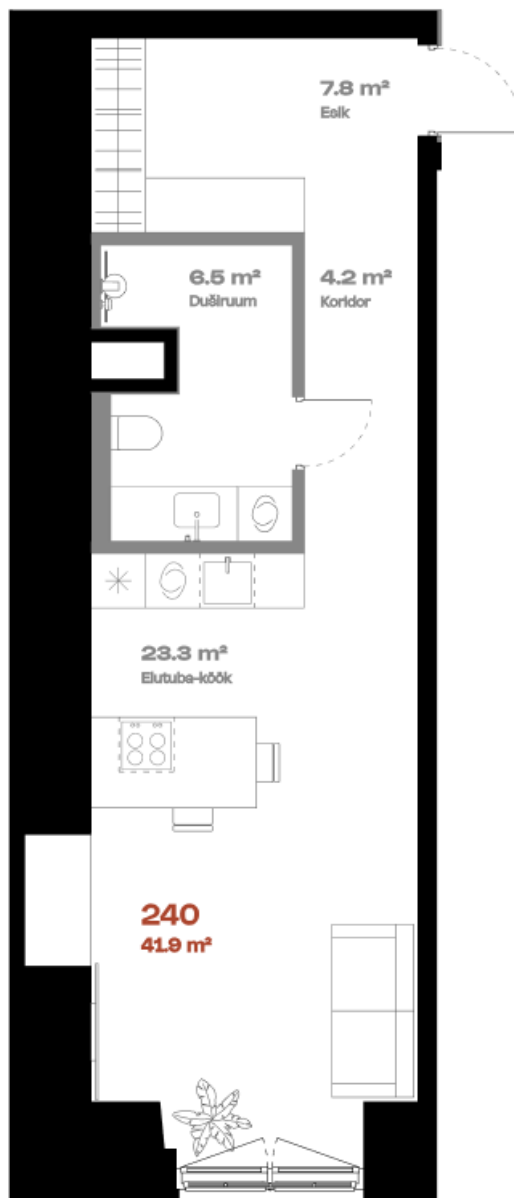

Apartment 240

FLOOR	2
ROOMS	1
TOTAL AREA	41,8 m ²
INTERIOR AREA	41.8 m ²
TERRACE	-

Multi-level option

hepsor

Janek Saveljev

Sales manager

janek@hepsor.ee

+372 502 8581