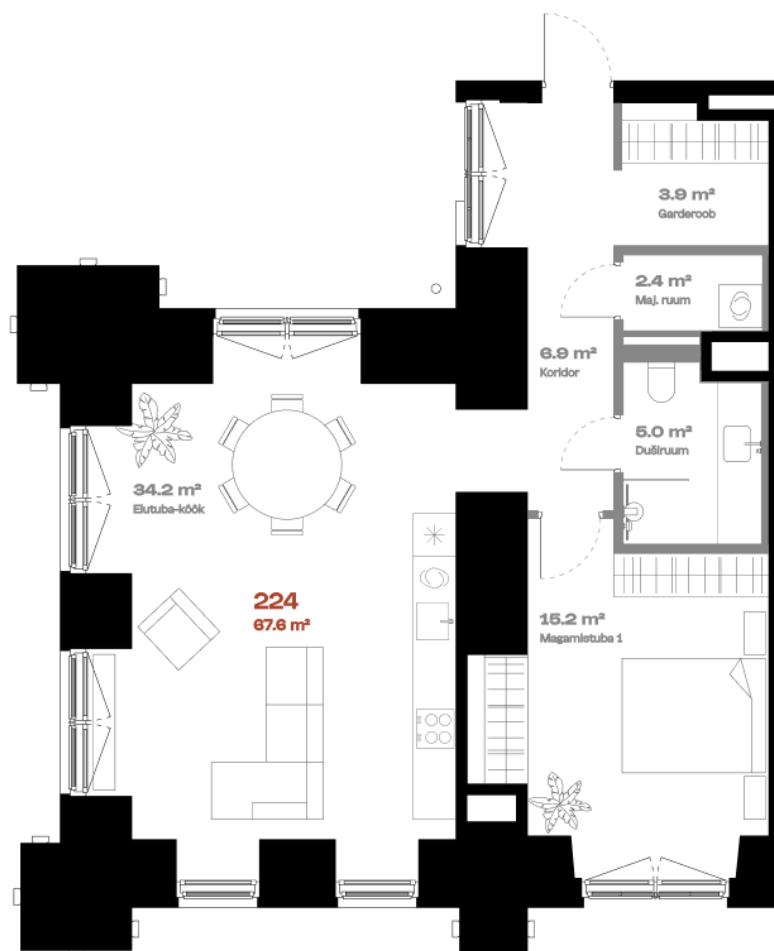

Apartment 224

FLOOR	2
ROOMS	2
TOTAL AREA	67,6 m ²
INTERIOR AREA	67.6 m ²
TERRACE	-

Bath 

Utility rooms 

hepsor

Janek Saveljev

Sales manager

janek@hepsor.ee