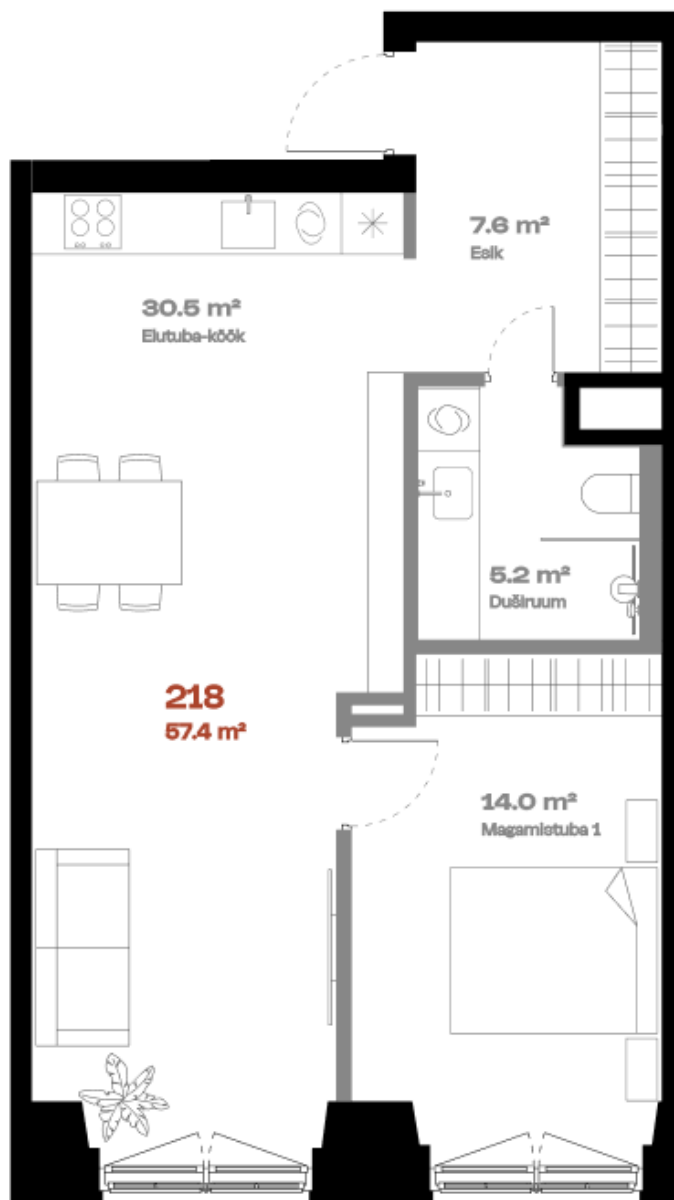

Apartment 218

FLOOR	2
ROOMS	2
TOTAL AREA	57,5 m ²
INTERIOR AREA	57.5 m ²
TERRACE	-

Bath 

Alternative kitchen location 

Glass wall top 

hepsor

Janek Saveljev

Sales manager