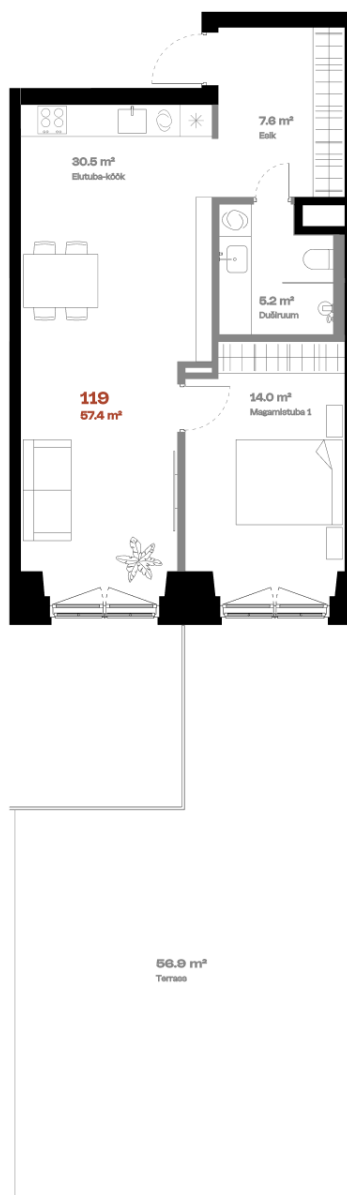

Apartment 119

FLOOR	1
ROOMS	2
TOTAL AREA	114,9 m ²
INTERIOR AREA	58 m ²
TERRACE	56,9 m ²

Terrace 

Bath 

Alternative kitchen location 

Glass wall top 

hepsor

Janek Saveljev