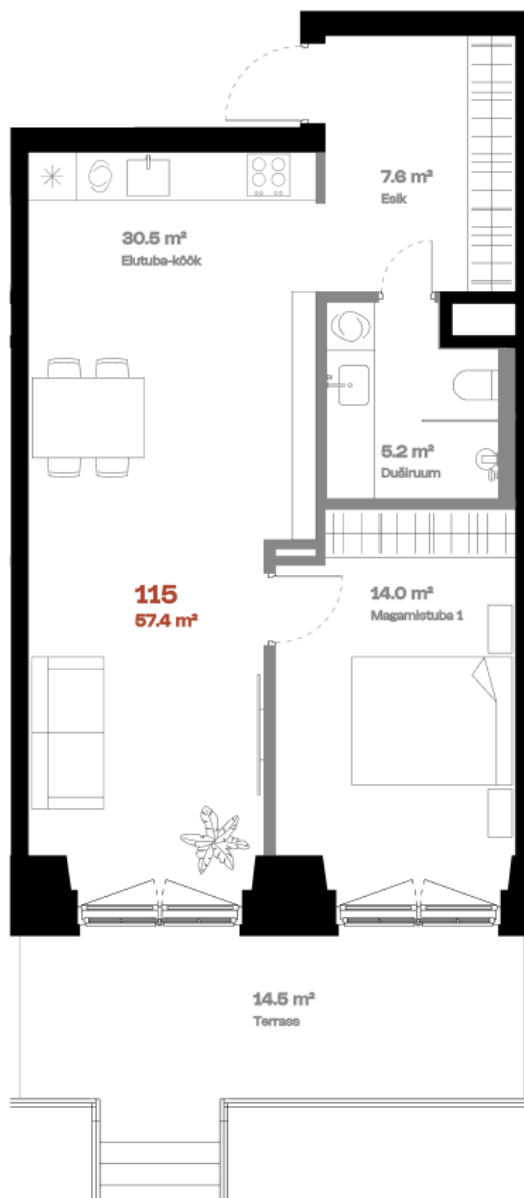

Apartment 115

FLOOR	1
ROOMS	2
TOTAL AREA	72,5 m ²
INTERIOR AREA	58 m ²
TERRACE	14,5 m ²

Terrace 

Bath 

Alternative kitchen location 

Private entrance 

Glass wall top 

hepsor