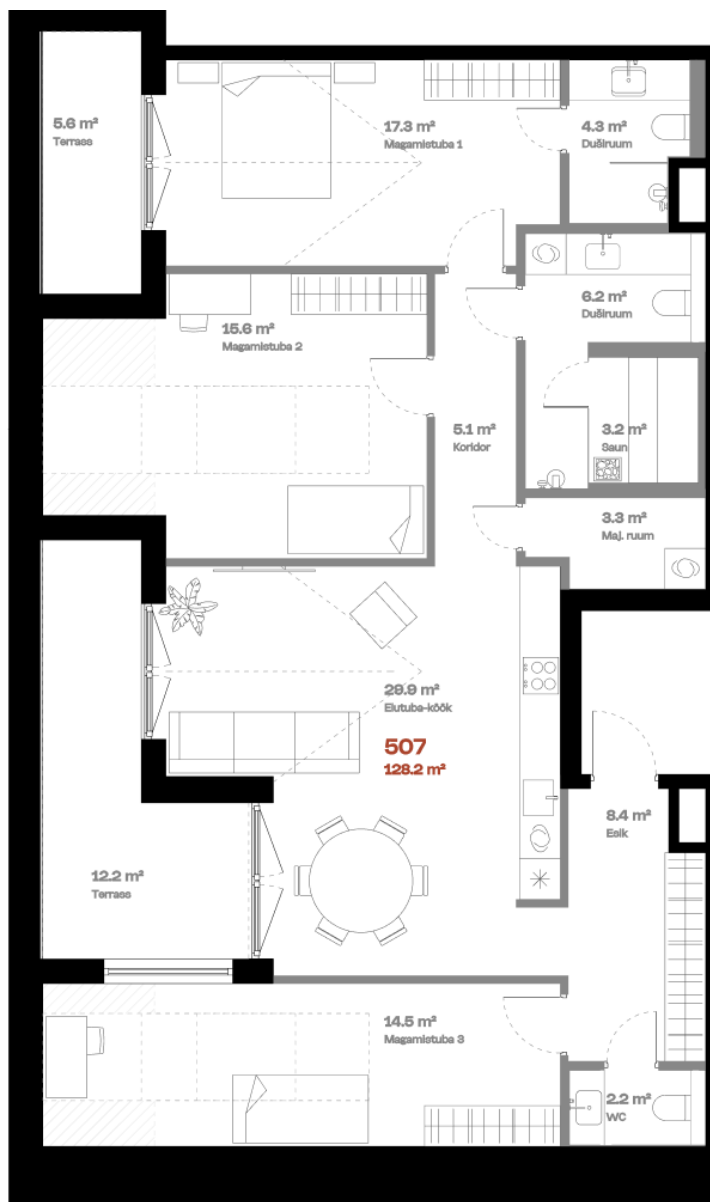

Apartment 507

FLOOR	5
ROOMS	4
TOTAL AREA	146 m ²
INTERIOR AREA	128.2 m ²
TERRACE	12,2 + 5,6 m ²

Rooftop terrace 

Sauna 

Bath 

Utility rooms 

hepsor

Janek Saveljev