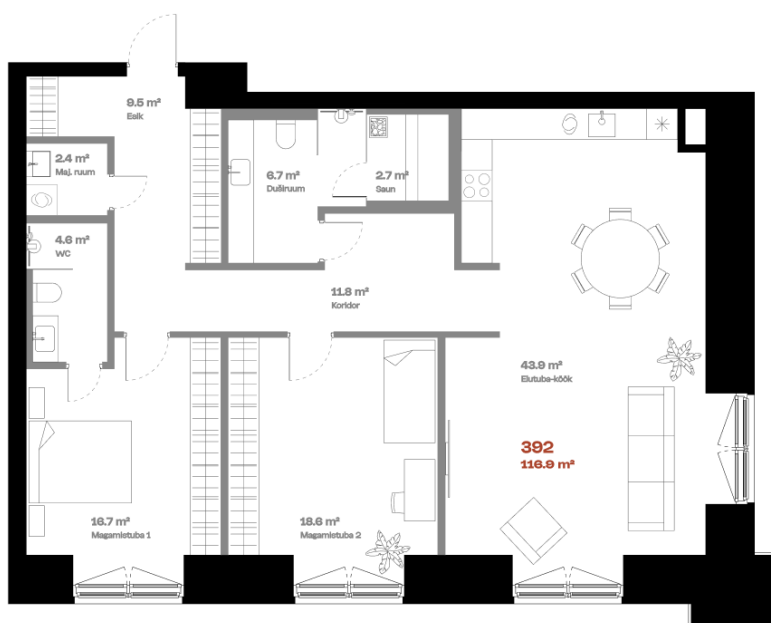

Apartment 392

FLOOR	3
ROOMS	3
TOTAL AREA	114,8 m ²
INTERIOR AREA	114.8 m ²
TERRACE	-

Sauna 

Utility rooms 

Vaulted ceiling 

hepsor

Janek Saveljev

Sales manager