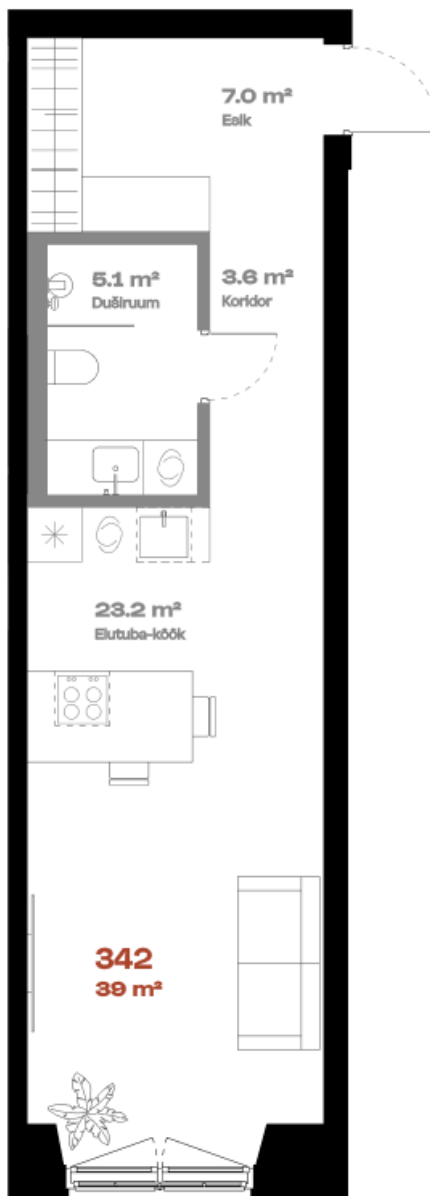

Apartment 342

FLOOR	3
ROOMS	1
TOTAL AREA	39,1 m ²
INTERIOR AREA	39.1 m ²
TERRACE	-

Multi-level option

hepsor

Janek Saveljev

Sales manager

janek@hepsor.ee

+372 502 8581