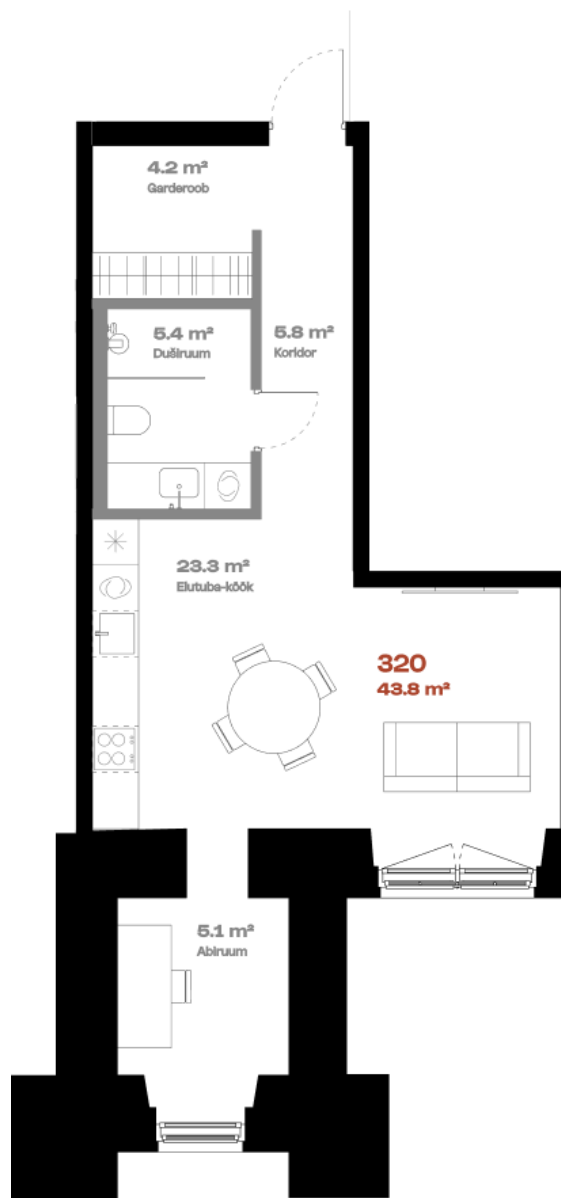

Apartment 320

FLOOR	3
ROOMS	1
TOTAL AREA	43,8 m ²
INTERIOR AREA	43.8 m ²
TERRACE	-

Walk-in wardrobe 

Bath 

Multi-level option 

hepsor

Janek Saveljev

Sales manager