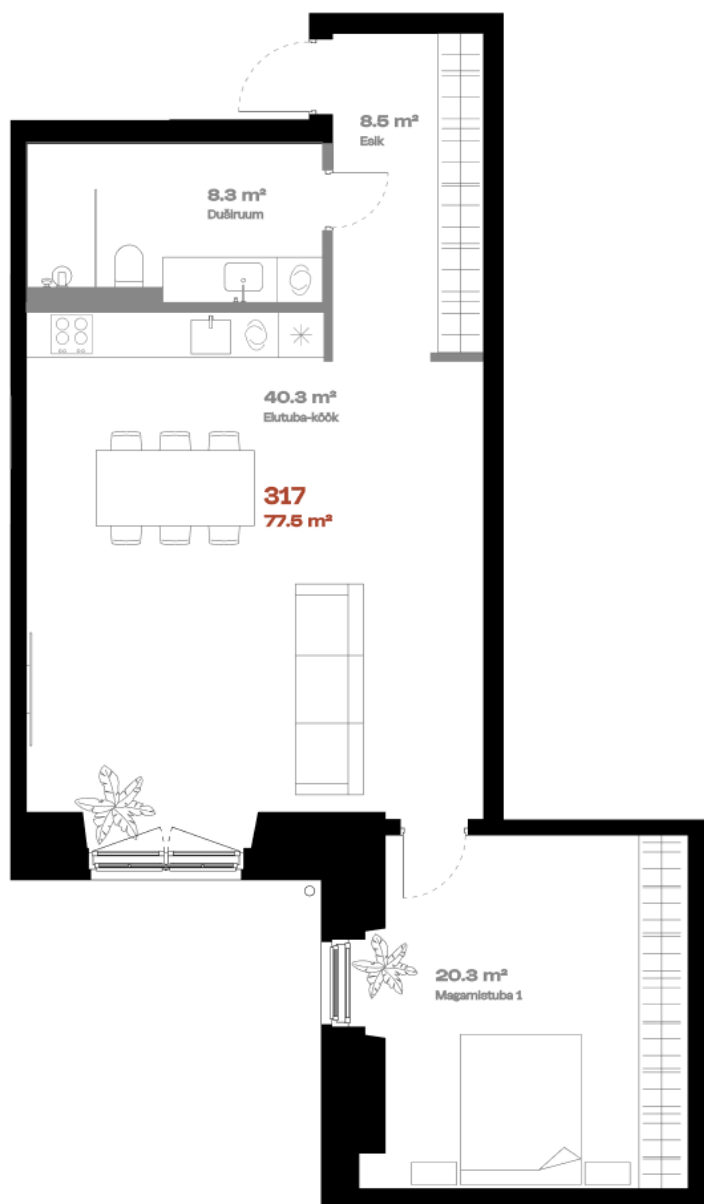

Apartment 317

FLOOR	3
ROOMS	2
TOTAL AREA	77,5 m ²
INTERIOR AREA	77.5 m ²
TERRACE	-

Bath 

Alternative kitchen location 

Multi-level option 

hepsor

Janek Saveljev

Sales manager