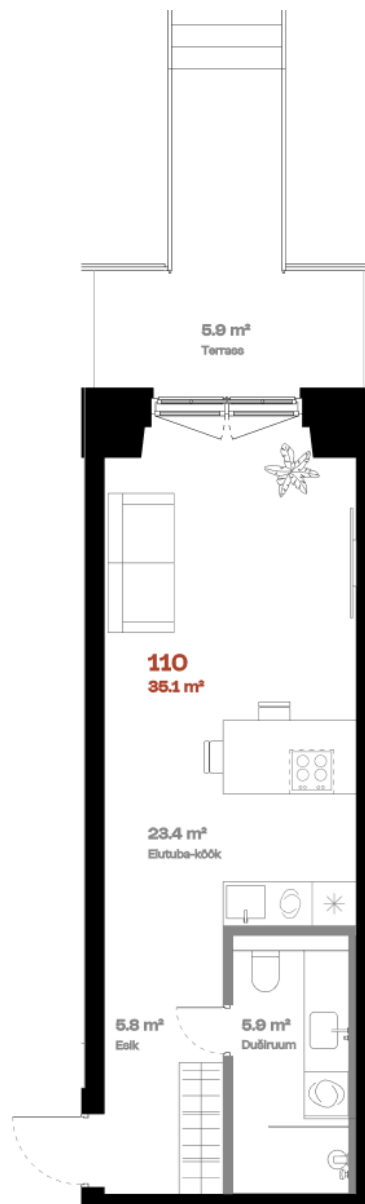

Apartment 110

FLOOR	1
ROOMS	1
TOTAL AREA	40,9 m ²
INTERIOR AREA	35 m ²
TERRACE	5,9 m ²

Terrace 

Loggia option 

Multi-level option 

Private entrance 

hepsor

Janek Saveljev